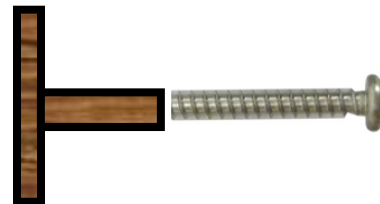

PRODUCT SPECIFICATIONS

Cixx Cabinet Knob
CX-ACC-CP

Jan 2014

- Mounting screw included
- Custom finishes available
