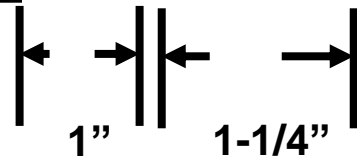

PRODUCT SPECIFICATIONS

Cixx Cabinet Knob
CX-ACC-CP

Jan 2014

- Mounting screw included
- Custom finishes available
