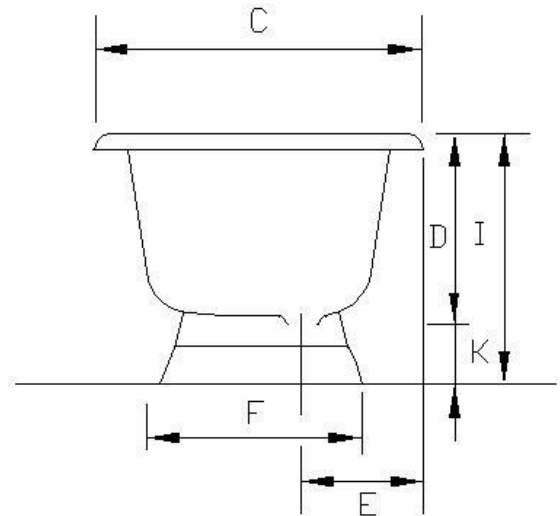

Tub Specifications – Cast Iron Dual on Pedestal

P0766
P0777

Flat Area

	A	B	C	D	E	F	G	H	I	J	K	L	M	N	O	P	VOL	WGHT
P0777	61.5"	54"	30.5"	18"	11"	22"	17"	17.25"	24.5"	45.5"	7.25"	41.0"	24.5"	7"	5.5"	5.0"	45 GAL	462 LBS
P0778	61.5"	54"	30.5"	18"	11"	22"	17"	17.25"	24.5"	45.5"	7.25"	41.0"	24.5"	7"	5.5"	5.0"	45 GAL	462 LBS
P0766	66.5"	60"	30.5"	18"	11"	22"	17"	17.25"	24"	51.5"	7.25"	45.0"	24.5"	7"	5.5"	5.0"	50 GAL	475 LBS
P0769	66.5"	60"	30.5"	18"	11"	22"	17"	17.25"	24"	51.5"	7.25"	45.0"	24.5"	7"	5.5"	5.0"	50 GAL	466 LBS