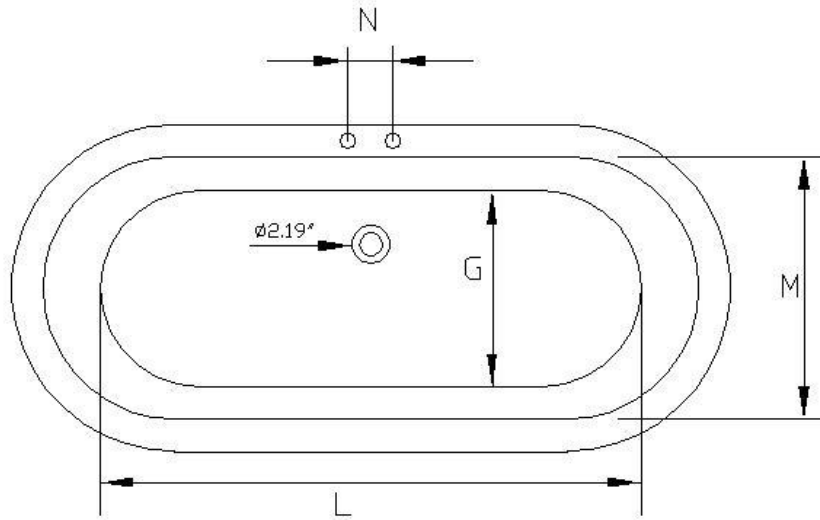

Tub Specifications – Cast Iron Dual on Pedestal

P0766
P0777

Flat Area

	A	B	C	D	E	F	G	H	I	J	K	L	M	N	O	P	VOL	WGHT
P0777	61.5"	54"	30.5"	18"	11"	22"	17"	17.25"	24.5"	45.5"	7.25"	41.0"	24.5"	7"	5.5"	5.0"	45 GAL	462 LBS
P0778	61.5"	54"	30.5"	18"	11"	22"	17"	17.25"	24.5"	45.5"	7.25"	41.0"	24.5"	7"	5.5"	5.0"	45 GAL	462 LBS
P0766	66.5"	60"	30.5"	18"	11"	22"	17"	17.25"	24"	51.5"	7.25"	45.0"	24.5"	7"	5.5"	5.0"	50 GAL	475 LBS
P0769	66.5"	60"	30.5"	18"	11"	22"	17"	17.25"	24"	51.5"	7.25"	45.0"	24.5"	7"	5.5"	5.0"	50 GAL	466 LBS