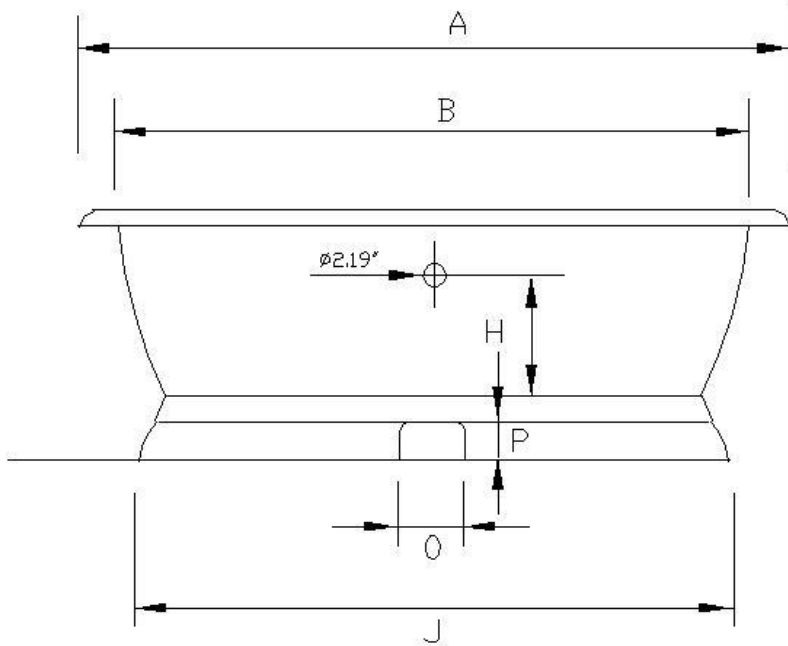

Tub Specifications – Cast Iron Dual on Pedestal

P0766
P0777

Flat Area

	A	B	C	D	E	F	G	H	I	J	K	L	M	N	O	P	VOL	WGHT
P0777	61.5"	54"	30.5"	18"	11"	22"	17"	17.25"	24.5"	45.5"	7.25"	41.0"	24.5"	7"	5.5"	5.0"	45 GAL	462 LBS
P0778	61.5"	54"	30.5"	18"	11"	22"	17"	17.25"	24.5"	45.5"	7.25"	41.0"	24.5"	7"	5.5"	5.0"	45 GAL	462 LBS
P0766	66.5"	60"	30.5"	18"	11"	22"	17"	17.25"	24"	51.5"	7.25"	45.0"	24.5"	7"	5.5"	5.0"	50 GAL	475 LBS
P0769	66.5"	60"	30.5"	18"	11"	22"	17"	17.25"	24"	51.5"	7.25"	45.0"	24.5"	7"	5.5"	5.0"	50 GAL	466 LBS