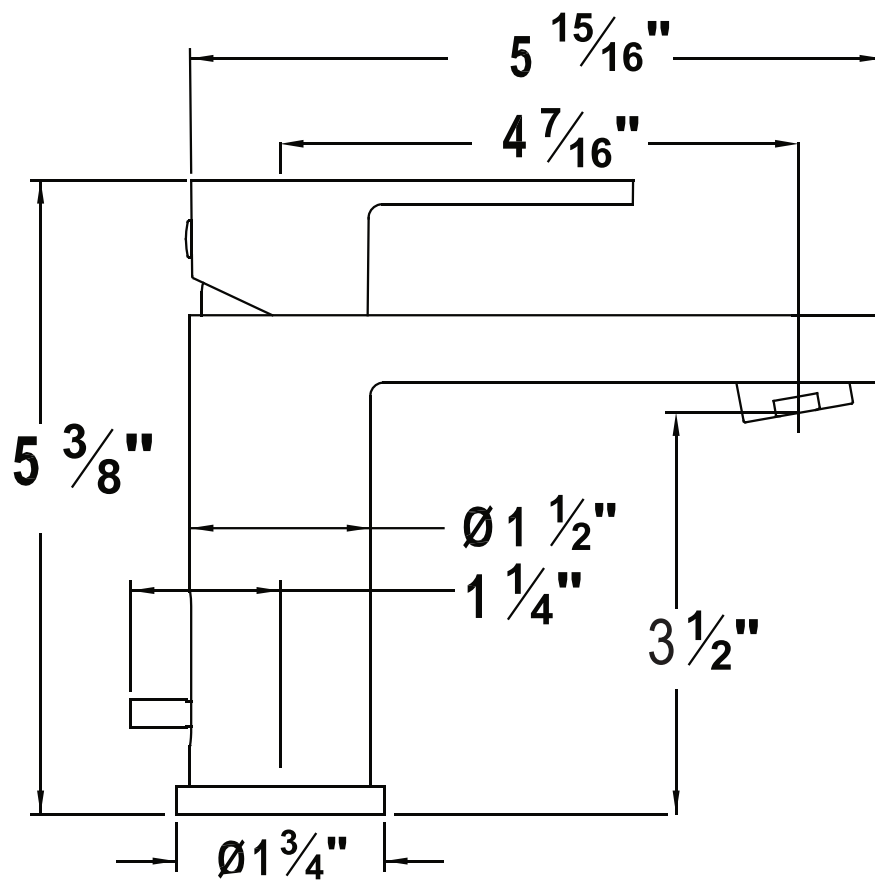

PRODUCT SPECIFICATION SHEET

ITEM # 6680BO Single control lavatory set

- "BO" style handle
- Solid brass
- Includes pop-up drain assembly
- 1/4 turn ceramic disc cartridge
- 1.2 GPM (CALGreen Compliant)

The measurements shown are for reference only. Products and specifications shown are subject to change without notice.