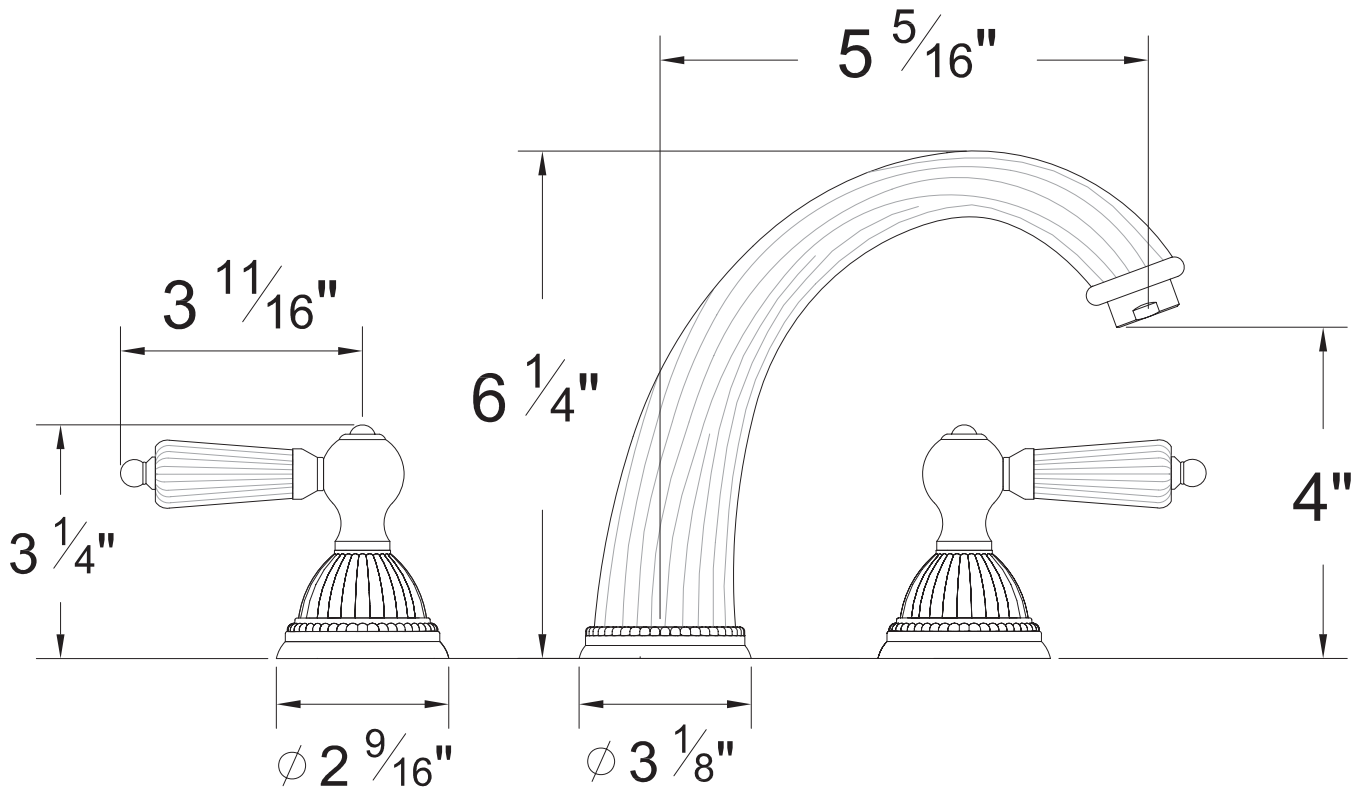

## PRODUCT SPECIFICATION SHEET

### ITEM # 1120LL Widespread lavatory set

- “LL” style handles
- Includes pop-up drain assembly
- Solid brass
- 1/4 turn ceramic disk cartridge
- 1.2 GPM (CALGreen Compliant)
- Pre-assembled handles and valves
- 22 finishes available

The measurements shown are for reference only. Products and specifications shown are subject to change without notice.

www.santecfaucet.com | P: 310.542.0063 F: 310.542.5681