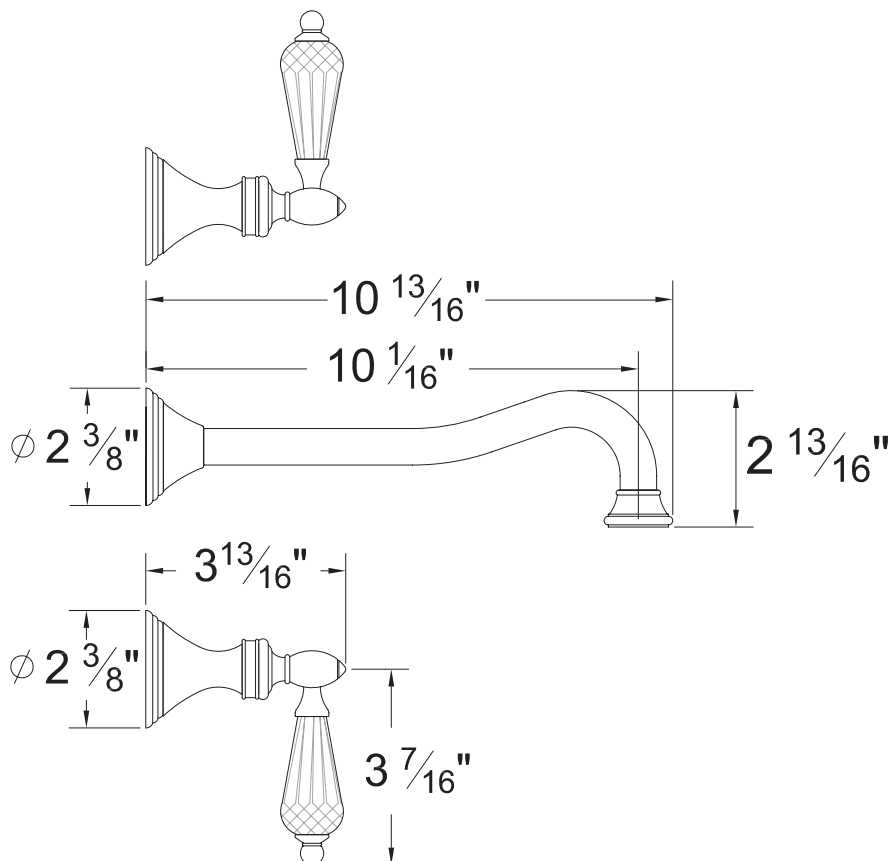

PRODUCT SPECIFICATION SHEET

ITEM # 2527YC-TM

TRIM

Wall mount Widespread lavatory set

- "YC" style handles
- Solid brass
- 1.2 GPM (CALGreen Compliant)
- **Swarovski crystal insert**
- VALVES NOT INCLUDED
- USE SA-CORNER-SET
- DRAIN ASSEMBLY NOT INCLUDED
- Pre-assembled handles
- 22 finishes available

The measurements shown are for reference only. Products and specifications shown are subject to change without notice.