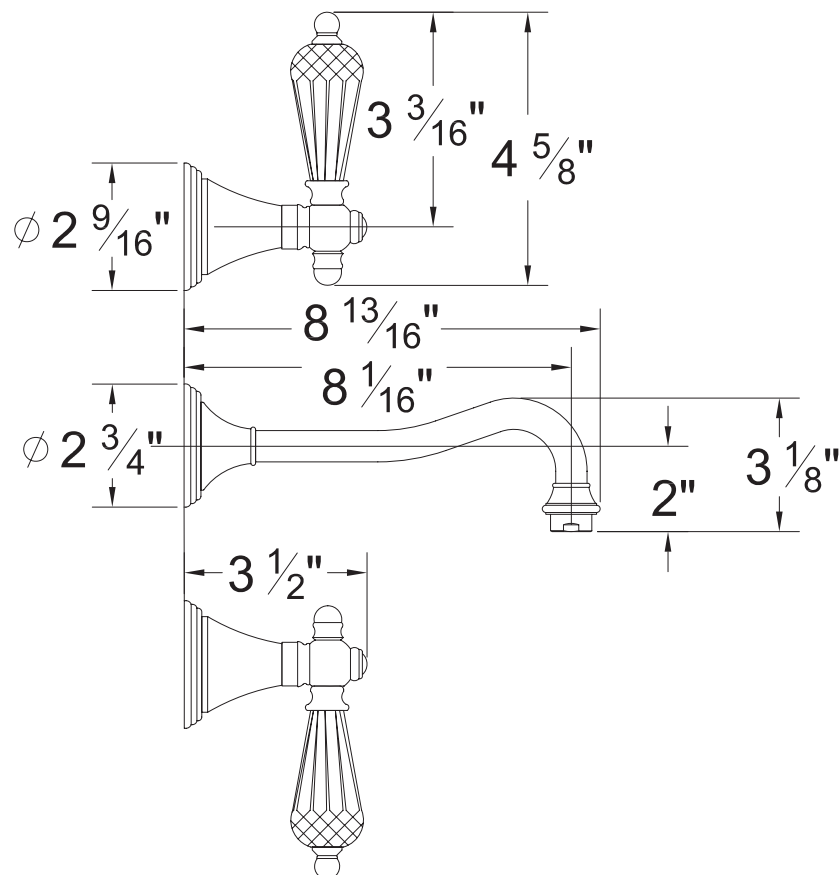

PRODUCT SPECIFICATION SHEET

ITEM # 2229KC-TM TRIM Wall mount Widespread lavatory set

- "KC" style handles
- Solid brass
- 1.2 GPM (CALGreen Compliant)
- **Swarovski crystal insert**
- VALVES NOT INCLUDED
- USE SA-CORNER-SET
- DRAIN ASSEMBLY NOT INCLUDED
- Pre-assembled handles
- 22 finishes available

The measurements shown are for reference only. Products and specifications shown are subject to change without notice.