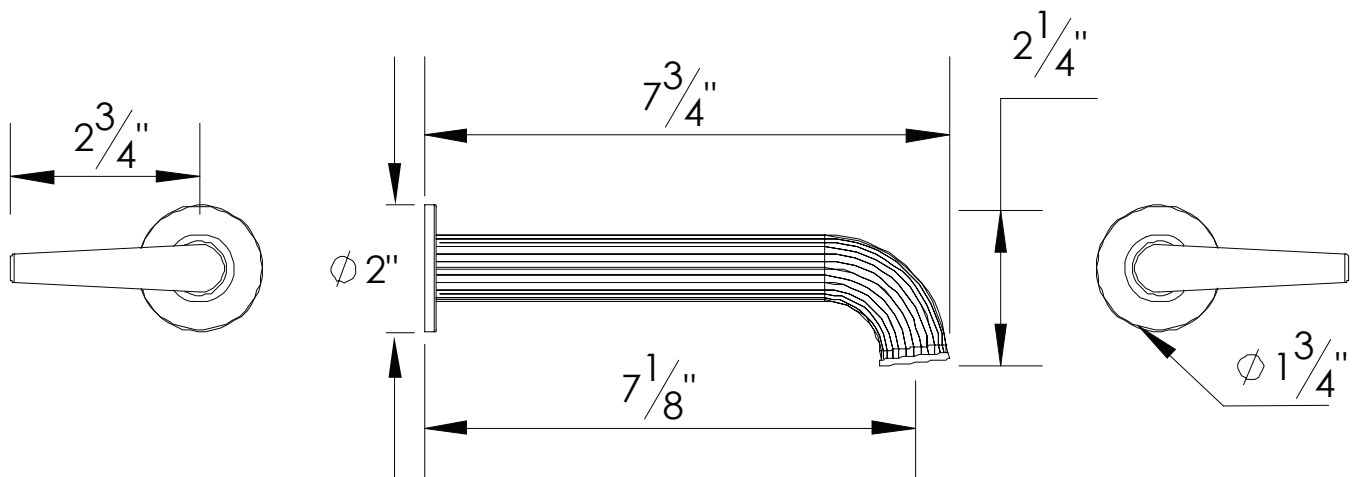

## PRODUCT SPECIFICATION SHEET

### ITEM # 3429HO-TM Wall mount widespread lavatory set

- "HO" style handles
- Solid brass
- 1.2 GPM (CALGreen Compliant)
- VALVES NOT INCLUDED
- USE SA-CORNER-SET
- DRAIN ASSEMBLY NOT INCLUDED
- Pre-assembled handles
- 22 finishes available

The measurements shown are for reference only. Products and specifications shown are subject to change without notice.