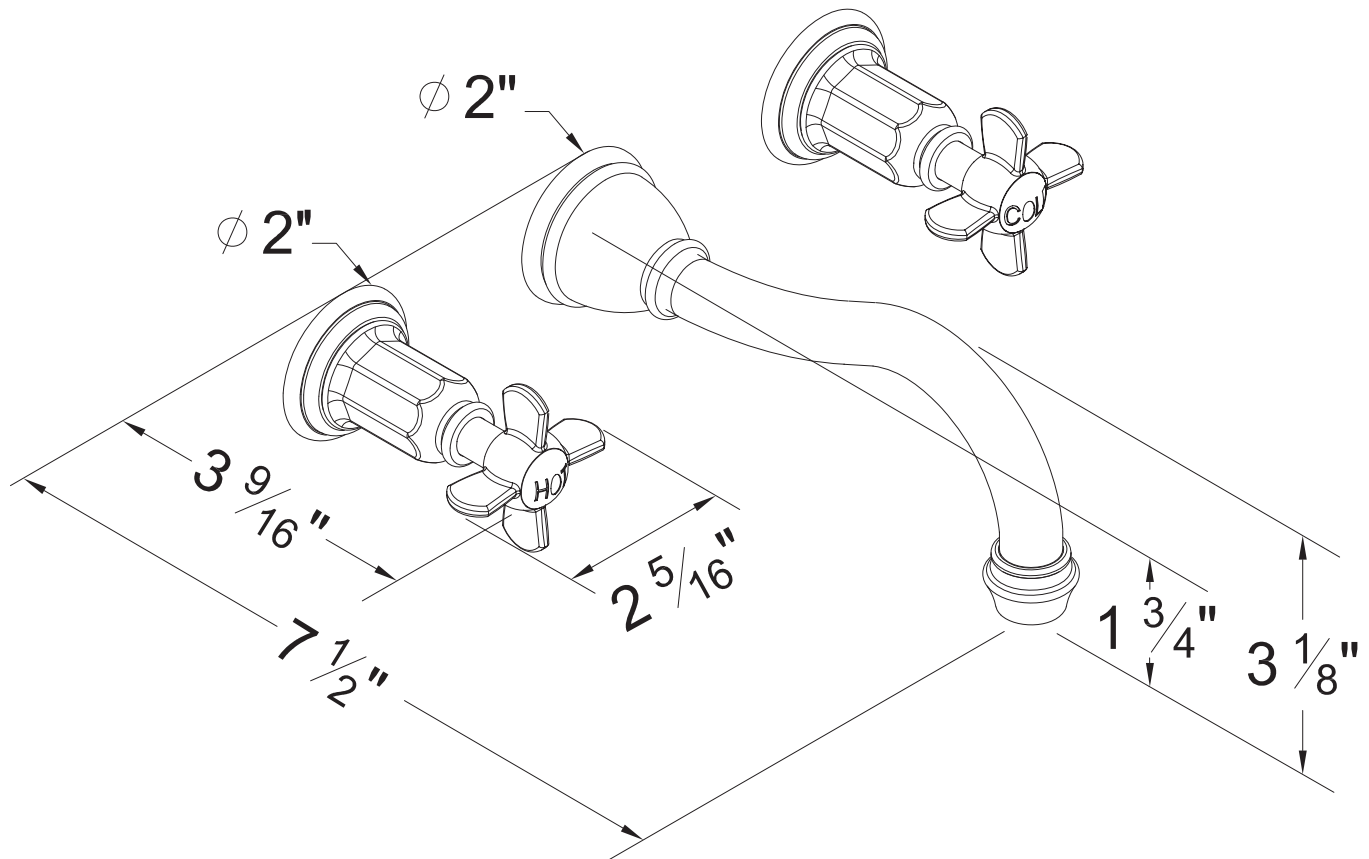

## PRODUCT SPECIFICATION SHEET

**ITEM # 2929ET-TM**  
**TRIM**  
**Wall mount Widespread lavatory set**

- "ET" style handles
- Solid brass
- 1.2 GPM (CALGreen Compliant)
- VALVES NOT INCLUDED
- USE SA-CORNER-SET
- DRAIN ASSEMBLY NOT INCLUDED
- Pre-assembled handles
- 22 finishes available

The measurements shown are for reference only. Products and specifications shown are subject to change without notice.