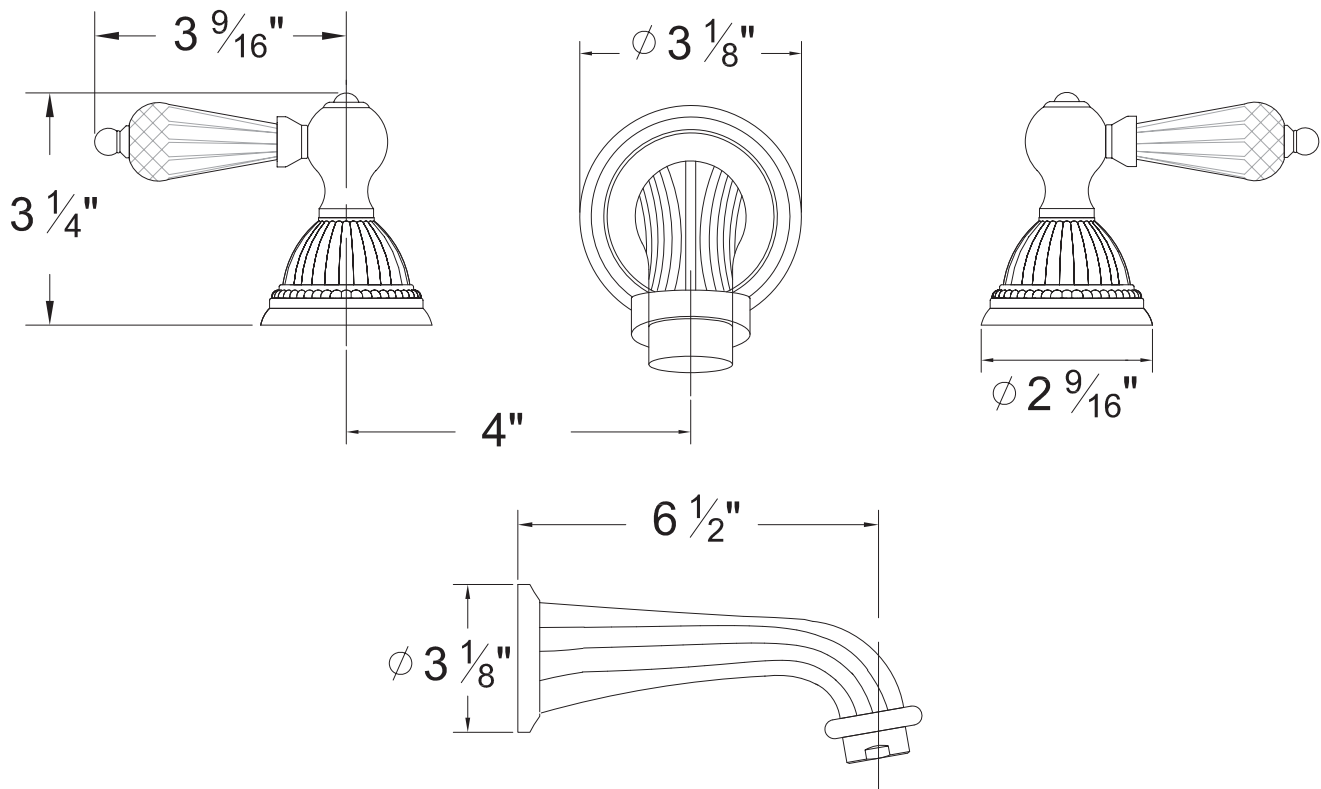

PRODUCT SPECIFICATION SHEET

ITEM # 1129LC-TM TRIM Wall mount Widespread lavatory set

- "LC" style handles
- Solid brass
- 1.2 GPM (CALGreen Compliant)
- **Swarovski crystal insert**
- VALVES NOT INCLUDED
- USE SA-CORNER-SET
- DRAIN ASSEMBLY NOT INCLUDED
- Pre-assembled handles
- 22 finishes available

The measurements shown are for reference only. Products and specifications shown are subject to change without notice.