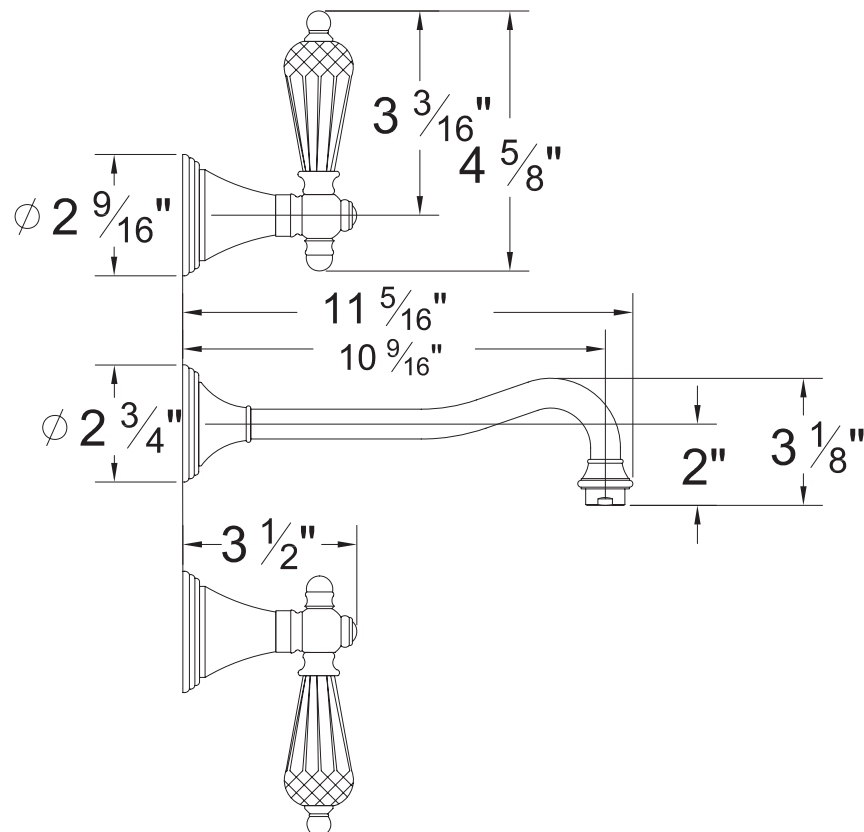

PRODUCT SPECIFICATION SHEET

ITEM # 2227KC-TM
TRIM
Wall mount Widespread lavatory set

- "KC" style handles
- Solid brass
- 1/4 turn ceramic disk cartridge
- 1.2 GPM (CALGreen Compliant)
- **Swarovski crystal insert**
- VALVES NOT INCLUDED
- USE SA-CORNER-SET
- DRAIN ASSEMBLY NOT INCLUDED
- Pre-assembled handles
- 22 finishes available

The measurements shown are for reference only. Products and specifications shown are subject to change without notice.