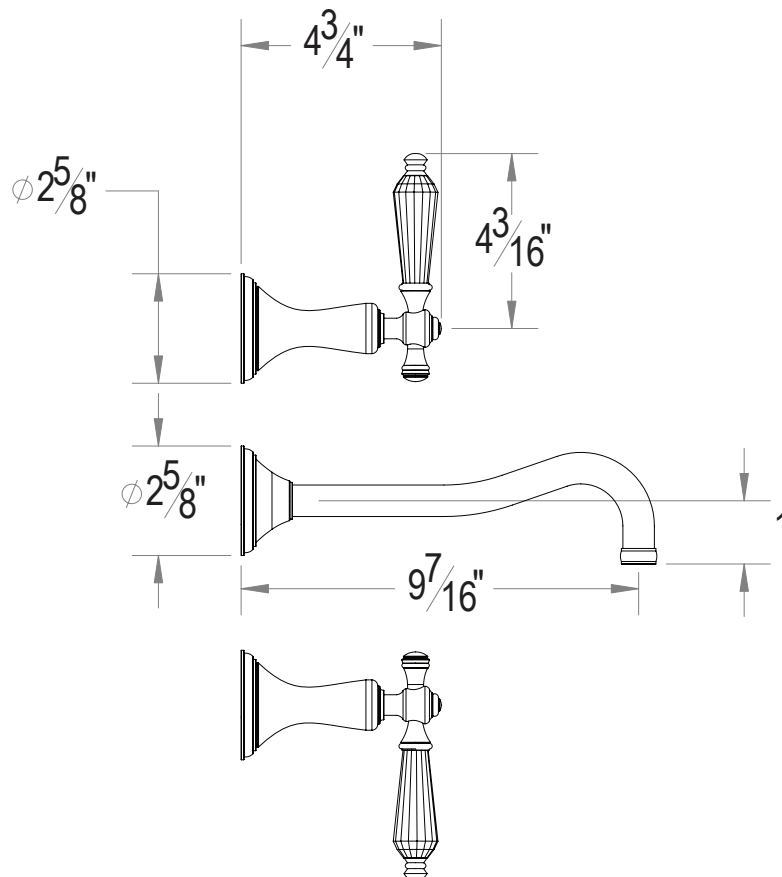

## PRODUCT SPECIFICATION SHEET

### ITEM # 9527KT-TM TRIM Wall mount Widespread lavatory set

- "KT" style handles
- Solid brass
- 1.2 GPM (CALGreen Compliant)
- **Swarovski crystal insert**
- VALVES NOT INCLUDED
- USE SA-CORNER-SET
- DRAIN ASSEMBLY NOT INCLUDED
- Pre-assembled handles
- 22 finishes available

The measurements shown are for reference only. Products and specifications shown are subject to change without notice.