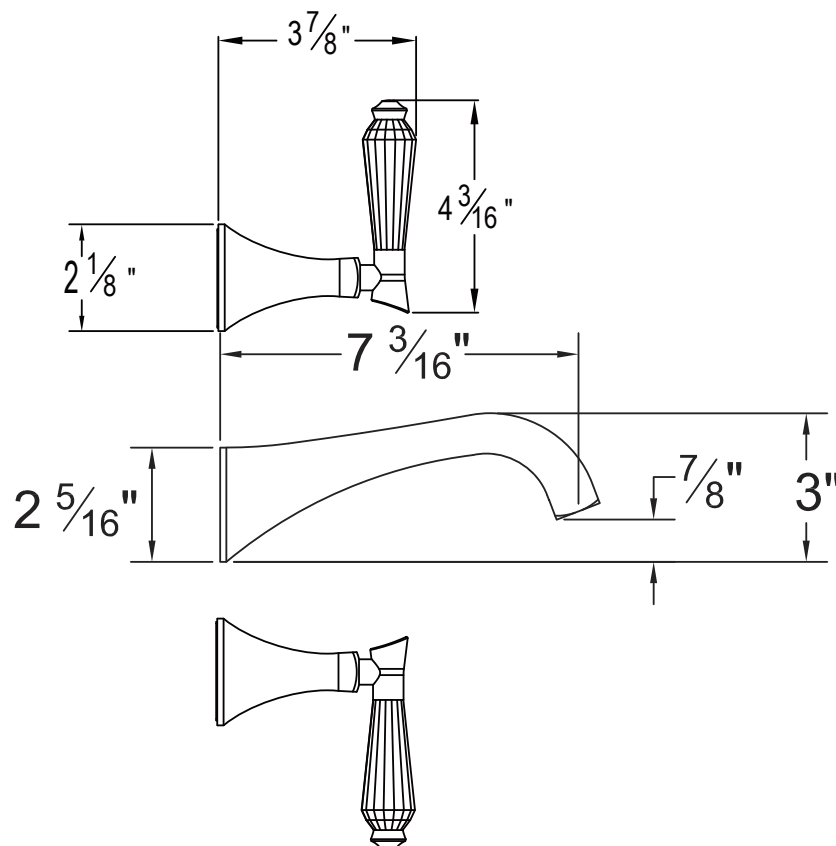

PRODUCT SPECIFICATION SHEET

ITEM # 9229DC-TM

TRIM

Wall mount Widespread lavatory set

- "DC" style handles
- Solid brass
- 1.2 GPM (CALGreen Compliant)
- **Swarovski crystal insert**
- VALVES NOT INCLUDED
- USE SA-CORNER-SET
- DRAIN ASSEMBLY NOT INCLUDED
- Pre-assembled handles
- 22 finishes available

The measurements shown are for reference only. Products and specifications shown are subject to change without notice.

www.santecfaucet.com | P: 310.542.0063 F: 310.542.5681