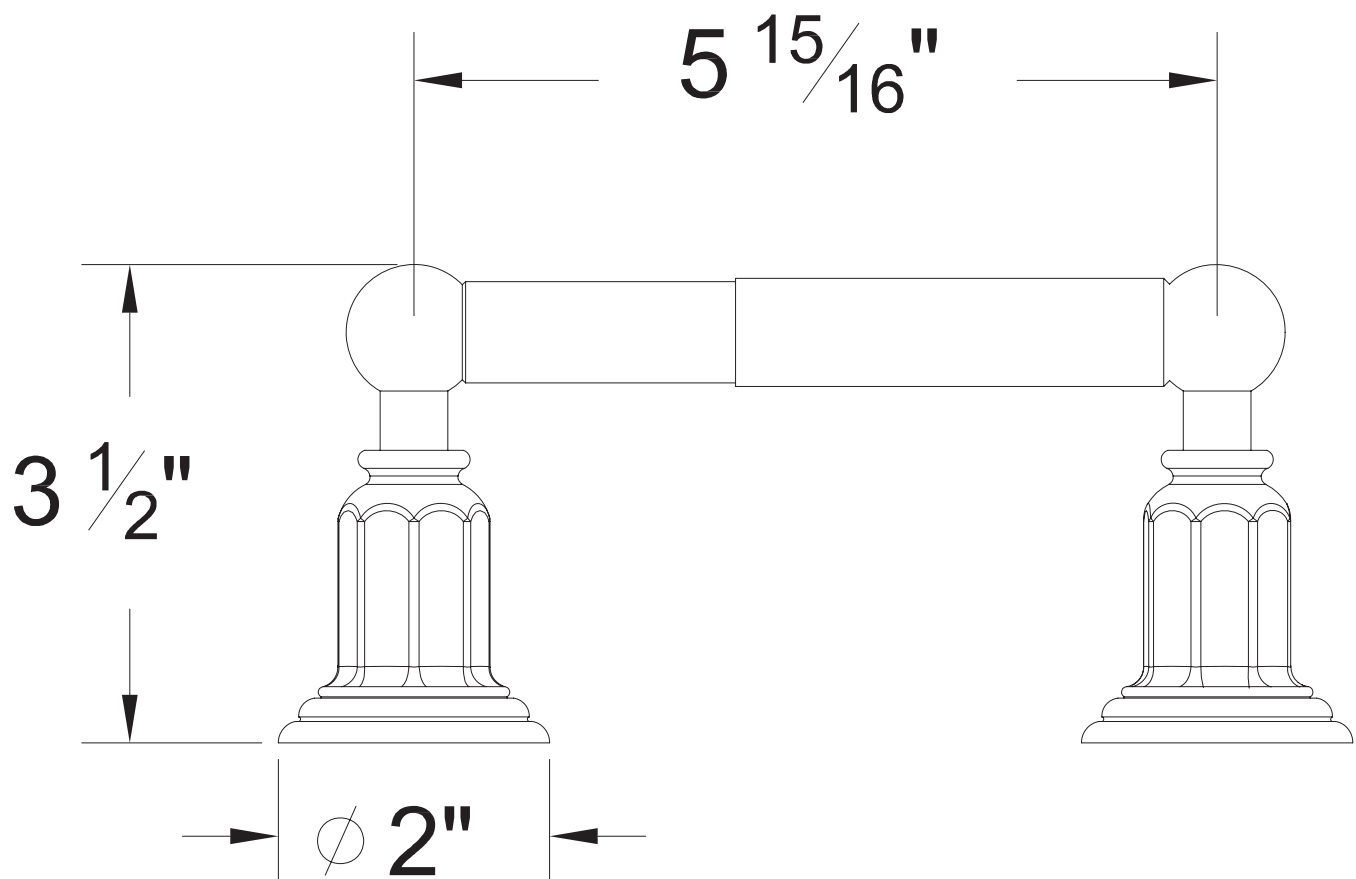

## PRODUCT SPECIFICATION SHEET

### ITEM # 2965VA Paper holder

- Matches EY handles

The measurements shown are for reference only. Products and specifications shown are subject to change without notice.