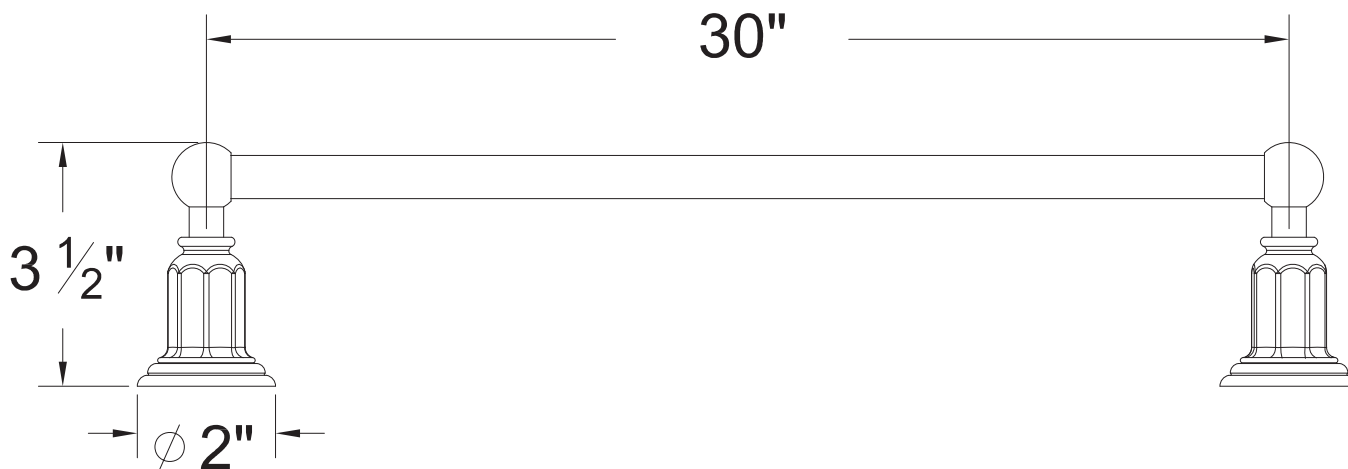

PRODUCT SPECIFICATION SHEET

ITEM # 2960VA
30" Towel bar

- Matches EY handles

The measurements shown are for reference only. Products and specifications shown are subject to change without notice.

www.santecfaucet.com | P: 310.542.0063 F: 310.542.5681