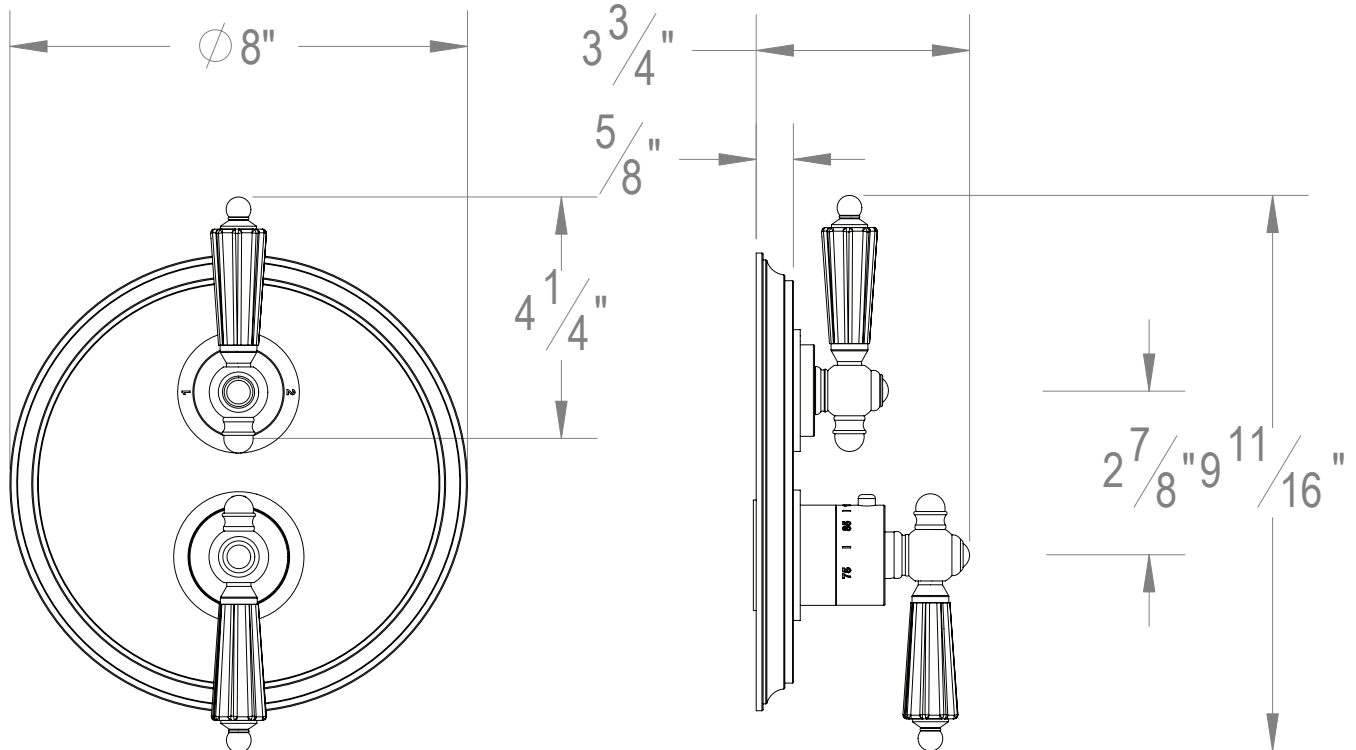

PRODUCT SPECIFICATION SHEET

ITEM # 7097EY-TM

TRIM

1/2" Thermostatic trim with volume control and 2-way diverter

- "EY" style handles
- Includes trim plate and handles
- VALVE NOT INCLUDED
- USE TH-8200 VALVE
- Shut-off / diverter for Two Outlets

The measurements shown are for reference only. Products and specifications shown are subject to change without notice.