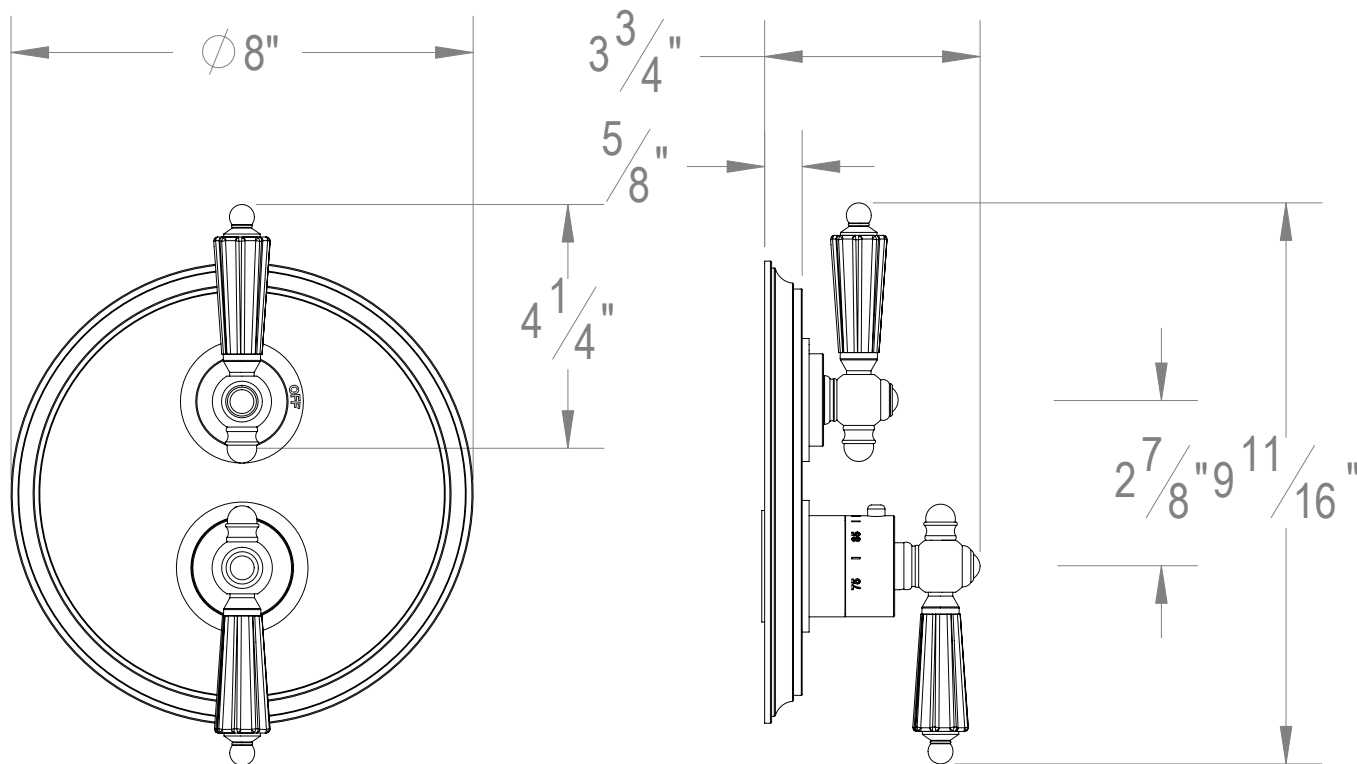

PRODUCT SPECIFICATION SHEET

ITEM # 7095EY-TM

TRIM

1/2" Thermostatic trim with volume control

- "EY" style handles
- Includes trim plate and handles
- VALVE NOT INCLUDED
- USE TH-8000 VALVE
- Volume Control for One Outlet

The measurements shown are for reference only. Products and specifications shown are subject to change without notice.