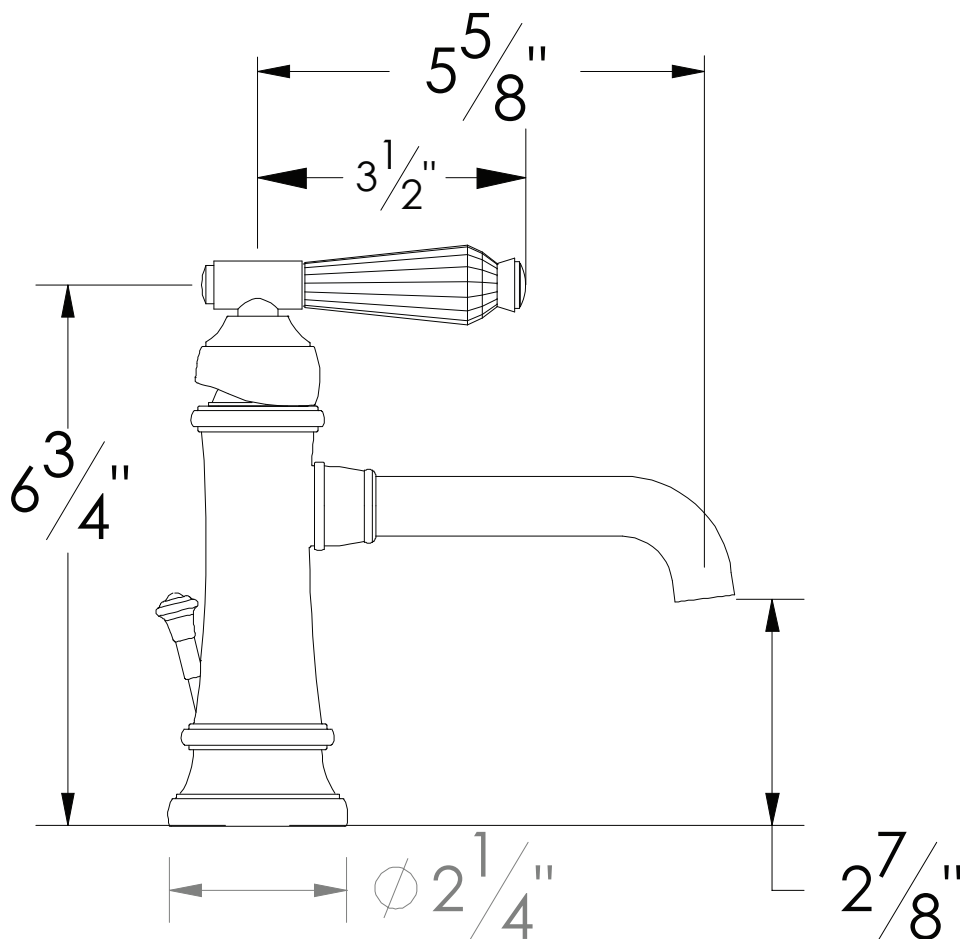

PRODUCT SPECIFICATION SHEET

ITEM # 2380HC Single control lavatory set

- "HC" style handle
- Includes pop-up drain assembly
- Single control ceramic disk cartridge
- Solid brass
- 1.2 GPM (CALGreen Compliant)
- Pre-assembled handle and valve
- 22 finishes available

The measurements shown are for reference only. Products and specifications shown are subject to change without notice.