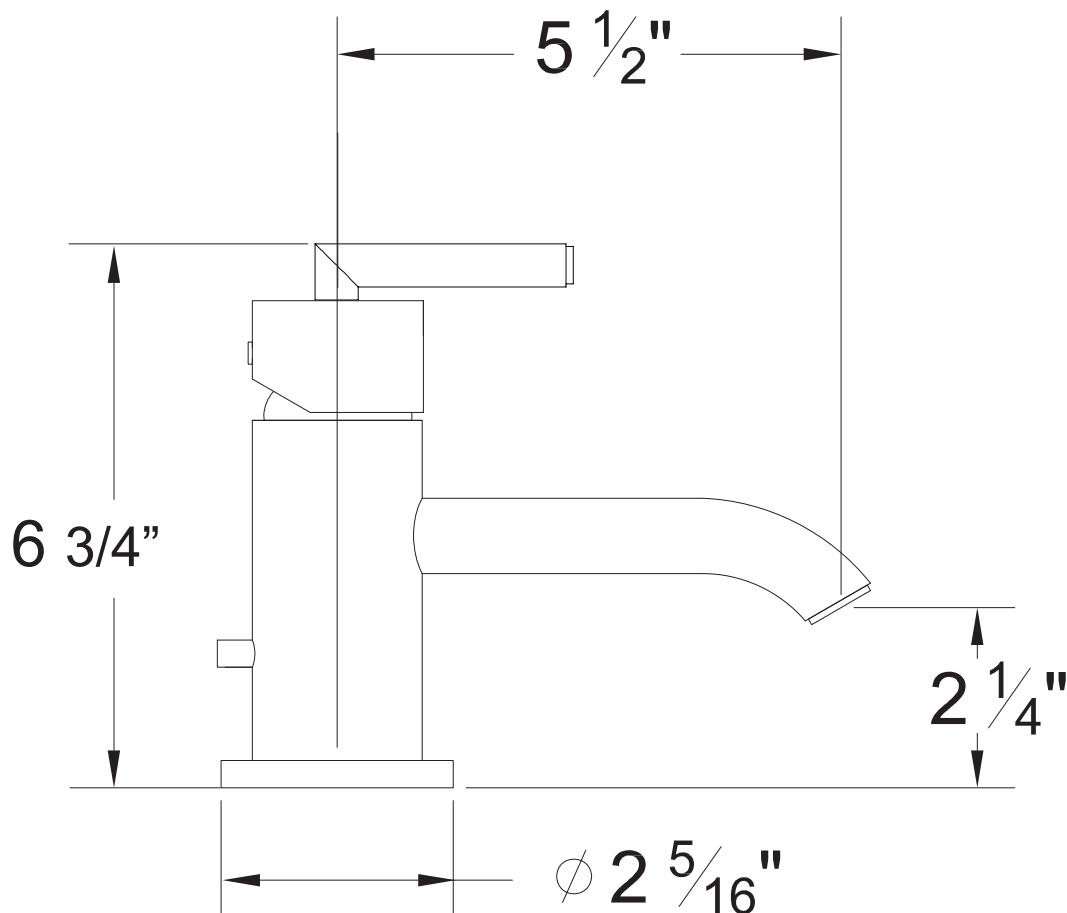

PRODUCT SPECIFICATION SHEET

ITEM # 9480FO Single control lavatory set

- "FO" style handle
- Includes pop-up drain assembly
- Single control ceramic disk cartridge
- Solid brass
- 1.2 GPM (CALGreen Compliant)
- Pre-assembled handle and valve
- 22 finishes available

The measurements shown are for reference only. Products and specifications shown are subject to change without notice.