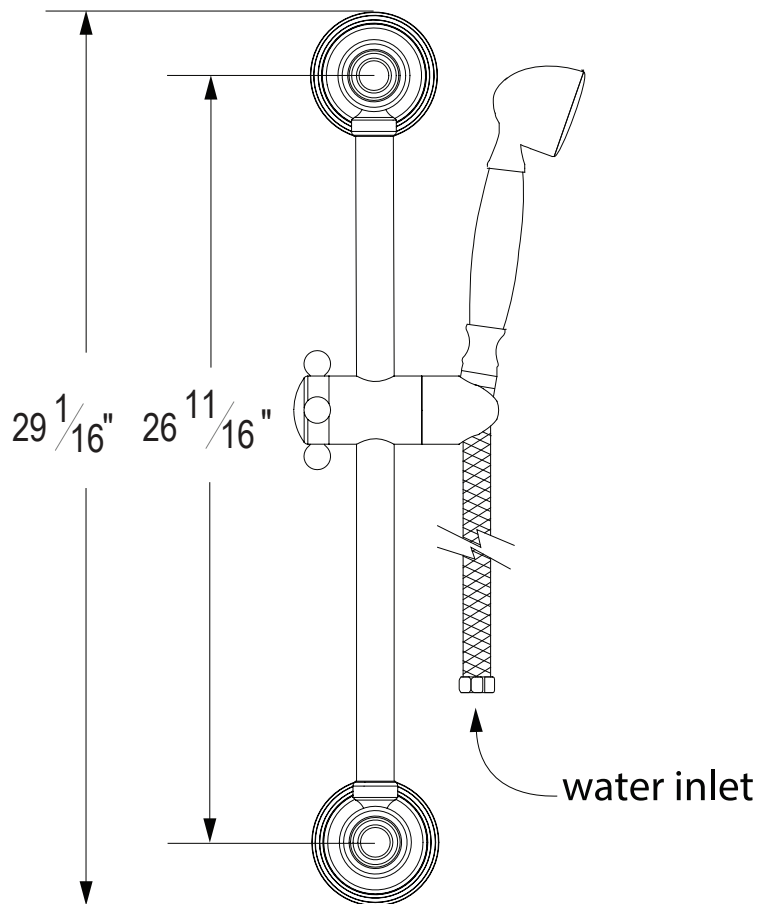

PRODUCT SPECIFICATION SHEET

ITEM # 958475

Multifunction hand shower with slide bar

- 3 functions: soft, normal and massage sprays
- Hand shower hose 57" long included
- 2.5 GPM
- Includes flow restrictor (CA 2.0 GPM - CALGreen compliant)
- Supply elbow not included

The measurements shown are for reference only. Products and specifications shown are subject to change without notice.

www.santecfaucet.com | P: 310.542.0063 F: 310.542.5681