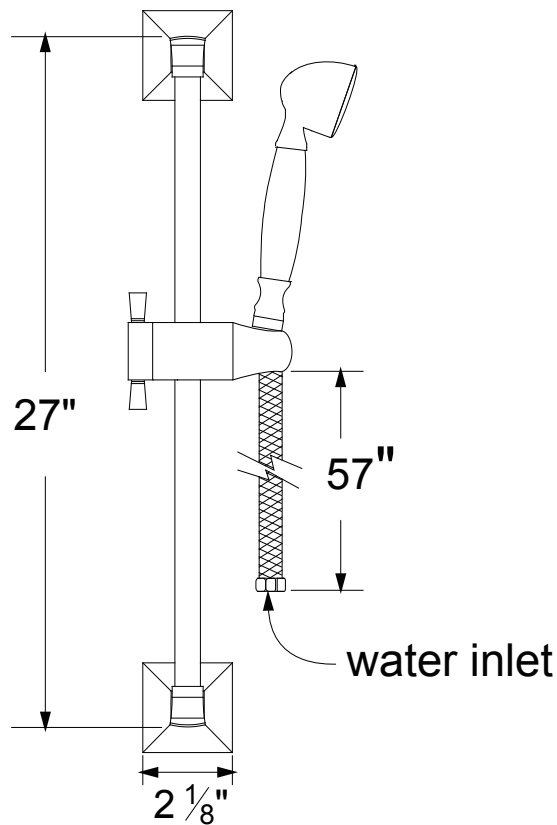

PRODUCT SPECIFICATION SHEET

ITEM # 928460

Multifunction hand shower with slide bar

- 3 functions: soft, normal and massage sprays
- Hand shower hose 57" long included
- 2.5 GPM
- Includes flow restrictor (CA 2.0 GPM - CALGreen compliant)
- Supply elbow not included

The measurements shown are for reference only. Products and specifications shown are subject to change without notice.