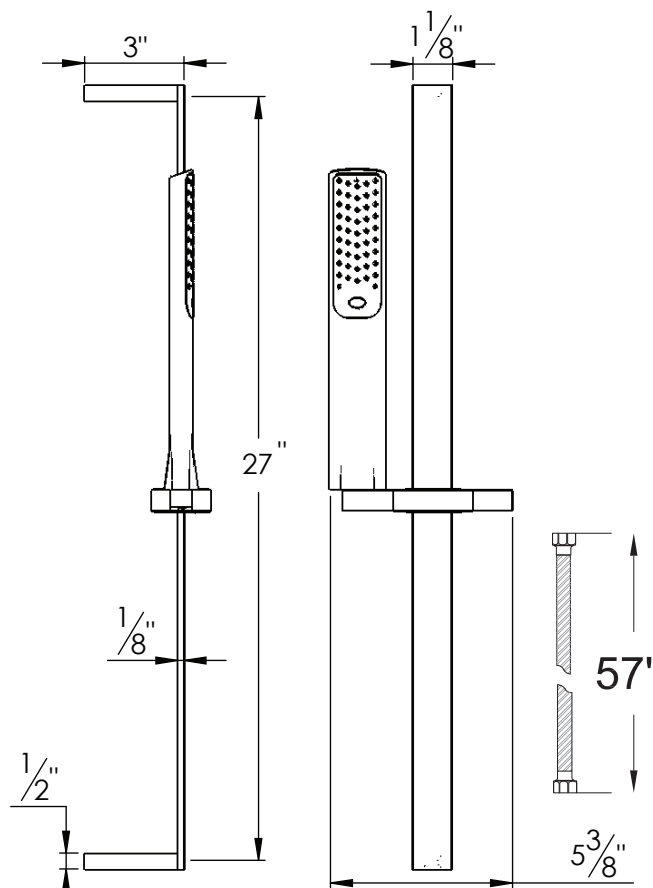

## PRODUCT SPECIFICATION SHEET

### Hand shower with slide bar

- All brass slide bar 27" long
- Hand shower hose 57" long included
- 2.5 GPM
- Includes flow restrictor (CA 2.0 GPM CAL GRN compliant)
- Supply elbow not included

The measurements shown are for reference only. Products and specifications shown are subject to change without notice.