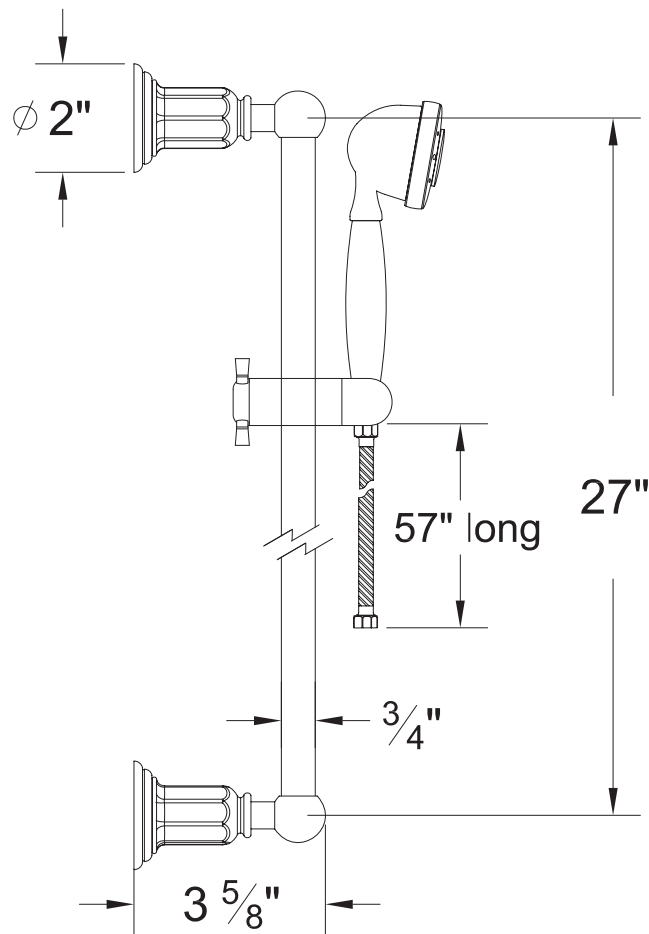

PRODUCT SPECIFICATION SHEET

ITEM # 708460

Multifunction hand shower with slide bar

- 3 functions: soft, normal and massage sprays
- Hand shower hose 57" long included
- 2.5 GPM
- Includes flow restrictor (CA 2.0 GPM - CALGreen compliant)
- Supply elbow not included

The measurements shown are for reference only. Products and specifications shown are subject to change without notice.

www.santecfaucet.com | P: 310.542.0063 F: 310.542.5681