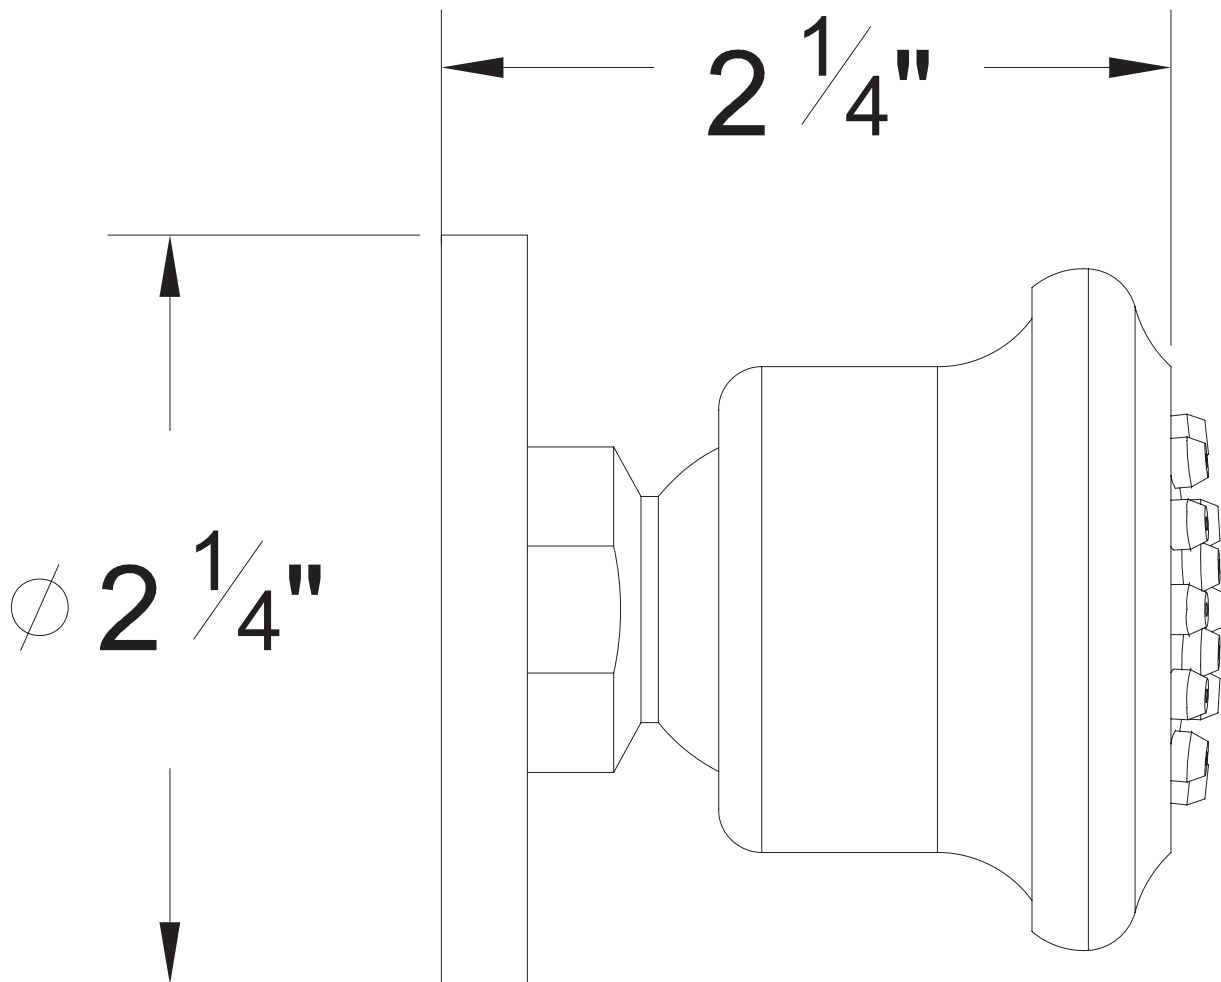

PRODUCT SPECIFICATION SHEET

ITEM # 708205

All brass body spray with flange

- With rubber nozzles for easy cleaning
- 1/2" NPS female connection
- 2-1/4" OD flange
- 2.2 GPM

The measurements shown are for reference only. Products and specifications shown are subject to change without notice.