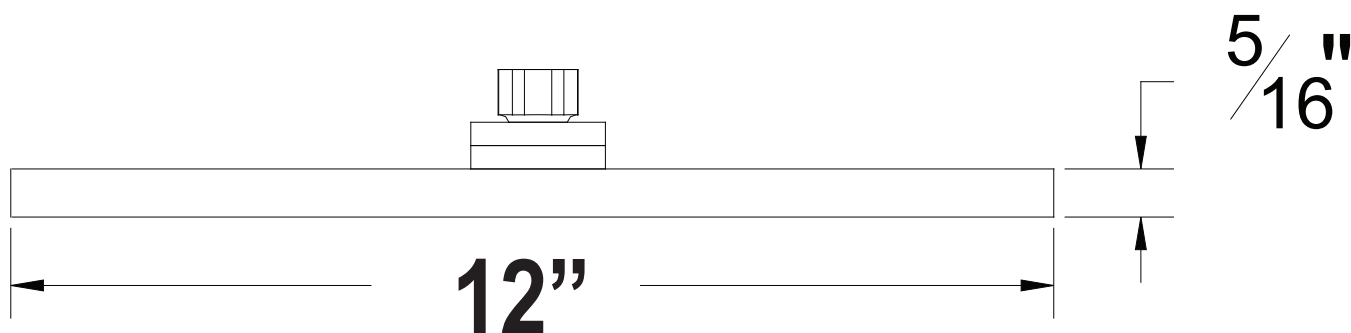

PRODUCT SPECIFICATION SHEET

ITEM # 708033

12" Square rain head

- 12" width
- 1/2" NPT female connection
- Not to be used with pressure balanced valve
- Must be used with Ceiling Mount

The measurements shown are for reference only. Products and specifications shown are subject to change without notice.