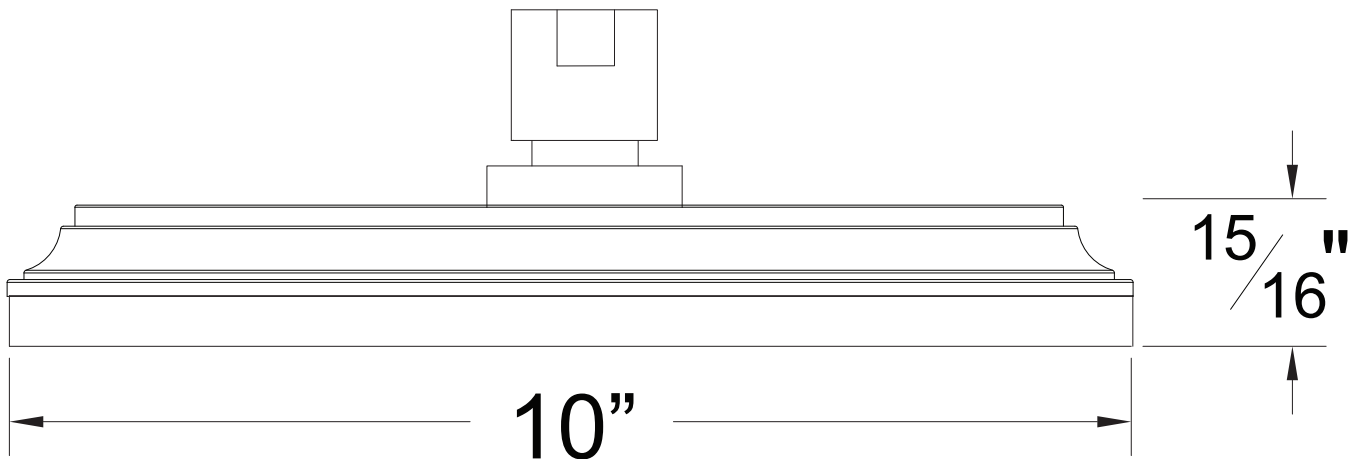

PRODUCT SPECIFICATION SHEET

ITEM # 708017 10" Traditional rain head

- 10" OD
- 1/2" NPT female connection
- Not to be used with pressure balanced valve

The measurements shown are for reference only. Products and specifications shown are subject to change without notice.