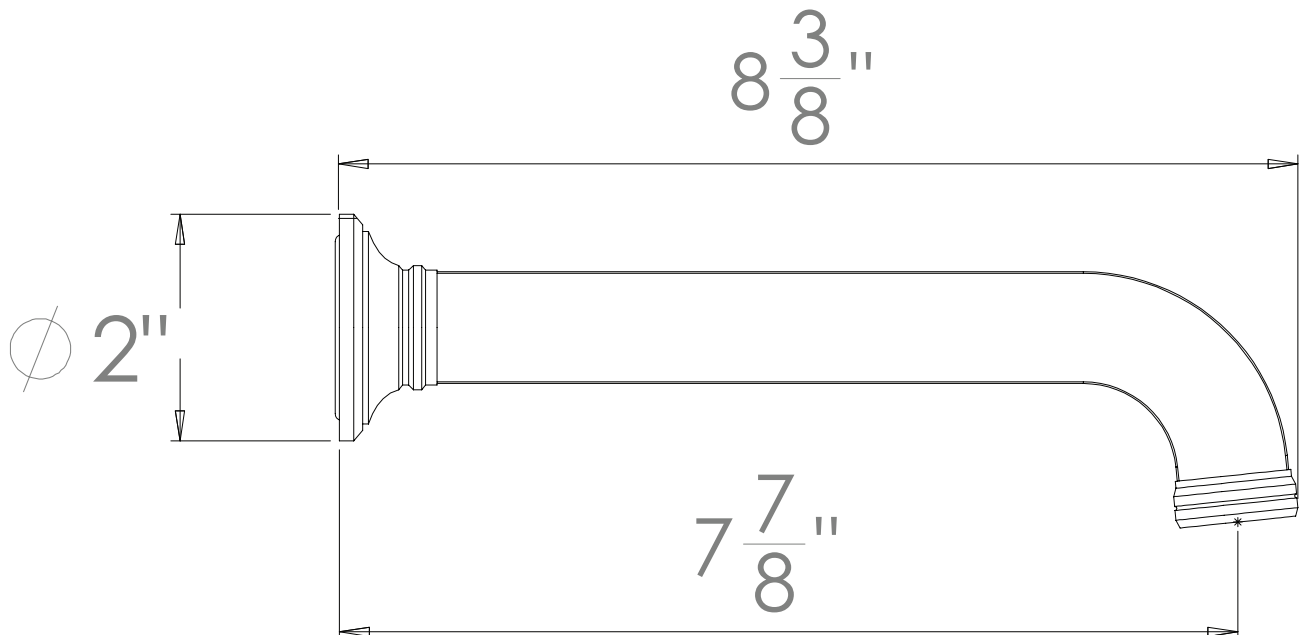

PRODUCT SPECIFICATION SHEET

ITEM # 4518ST

Tub spout

- 1/2" NPT female connection
- Spout center to wall distance 7-7/8"
- NOT RECOMMENDED TO BE USED IN ROMAN TUB APPLICATION

The measurements shown are for reference only. Products and specifications shown are subject to change without notice.