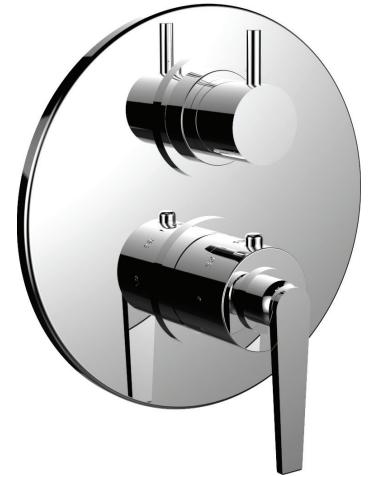

### ITEM # 7099HO-TM

#### 1/2" Thermostatic trim with volume control and 3-way diverter

- "HO" style handles
- Includes trim plate and handles
- VALVE NOT INCLUDED
- USE TH-8300 VALVE
- Shut-off / diverter for Three Outlets