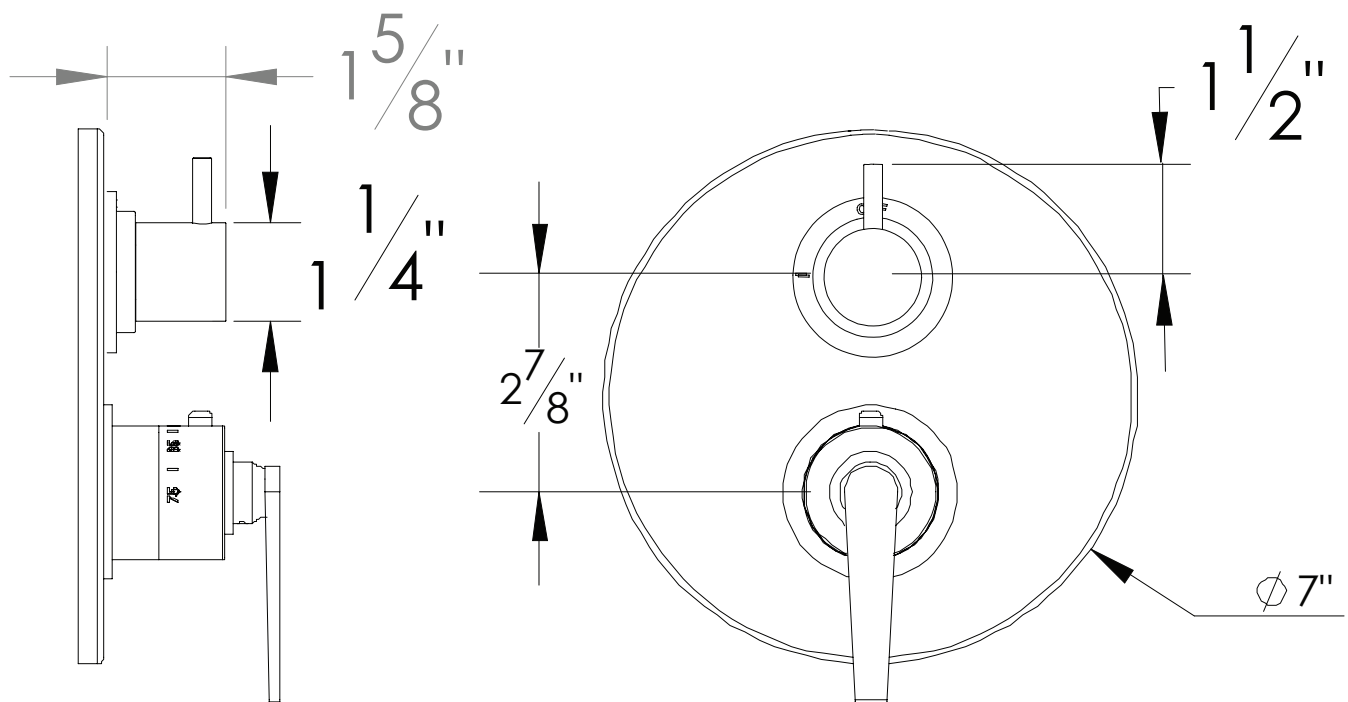

#### 1/2" Thermostatic trim with volume control and 3-way diverter

- "HO" style handles
- Includes trim plate and handles
- VALVE NOT INCLUDED
- USE TH-8300 VALVE
- Shut-off / diverter for Three Outlets