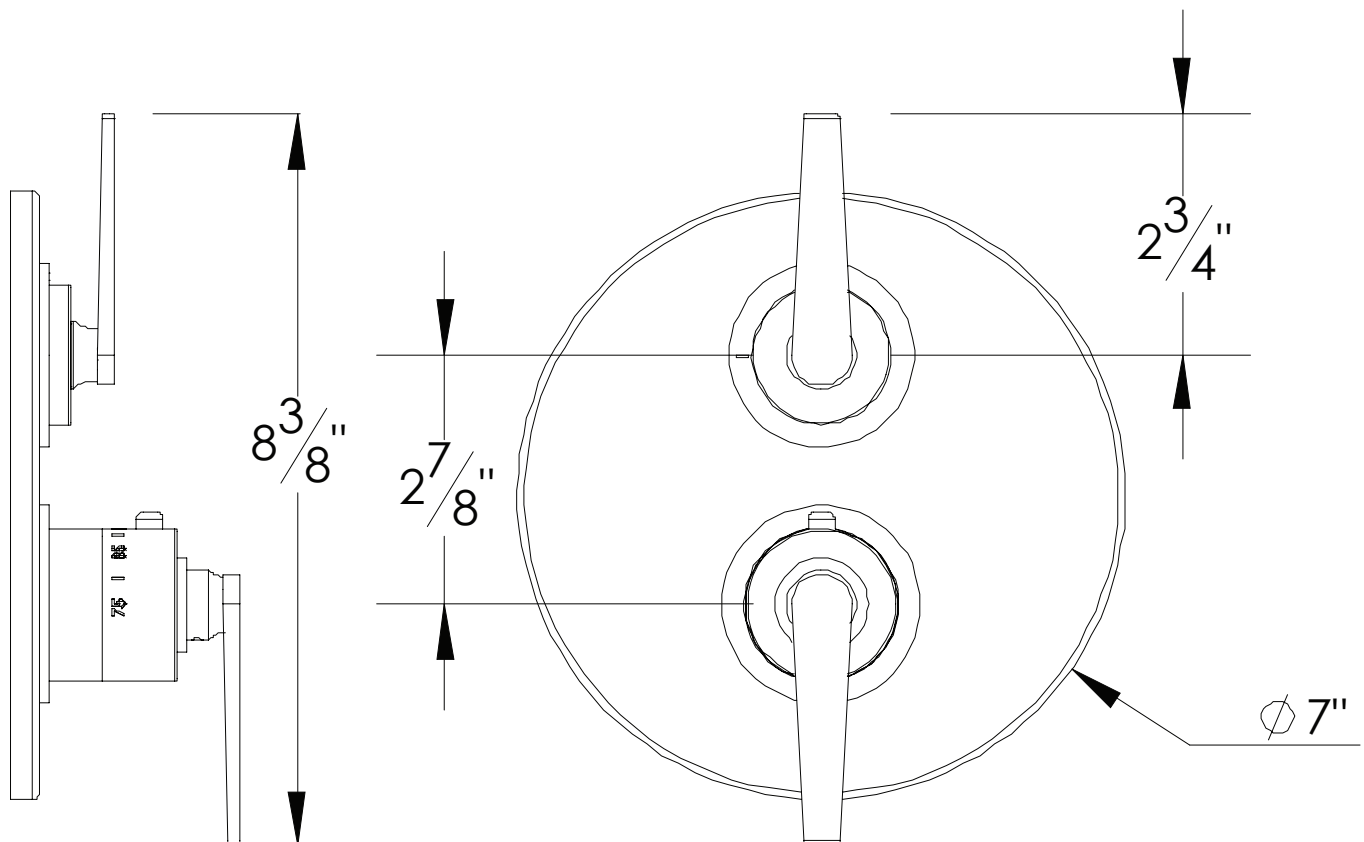

PRODUCT SPECIFICATION SHEET

ITEM # 7097HO-TM

TRIM

1/2" Thermostatic trim with volume control and 2-way diverter

- "HO" style handles
- Includes trim plate and handles
- VALVE NOT INCLUDED
- USE TH-8200 VALVE
- Shut-off / diverter for Two Outlets

The measurements shown are for reference only. Products and specifications shown are subject to change without notice.

www.santecfaucet.com | P: 310.542.0063 F: 310.542.5681