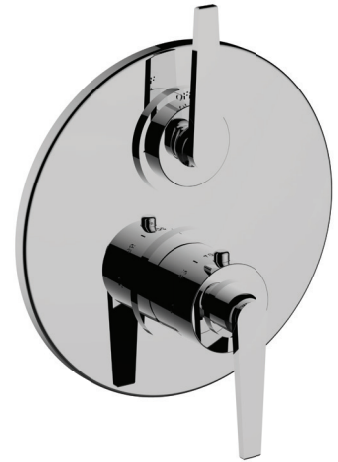

PRODUCT SPECIFICATION SHEET

ITEM # 7097HO-TM

TRIM

1/2" Thermostatic trim with volume control and 2-way diverter

- "HO" style handles
- Includes trim plate and handles
- VALVE NOT INCLUDED
- USE TH-8200 VALVE
- Shut-off / diverter for Two Outlets