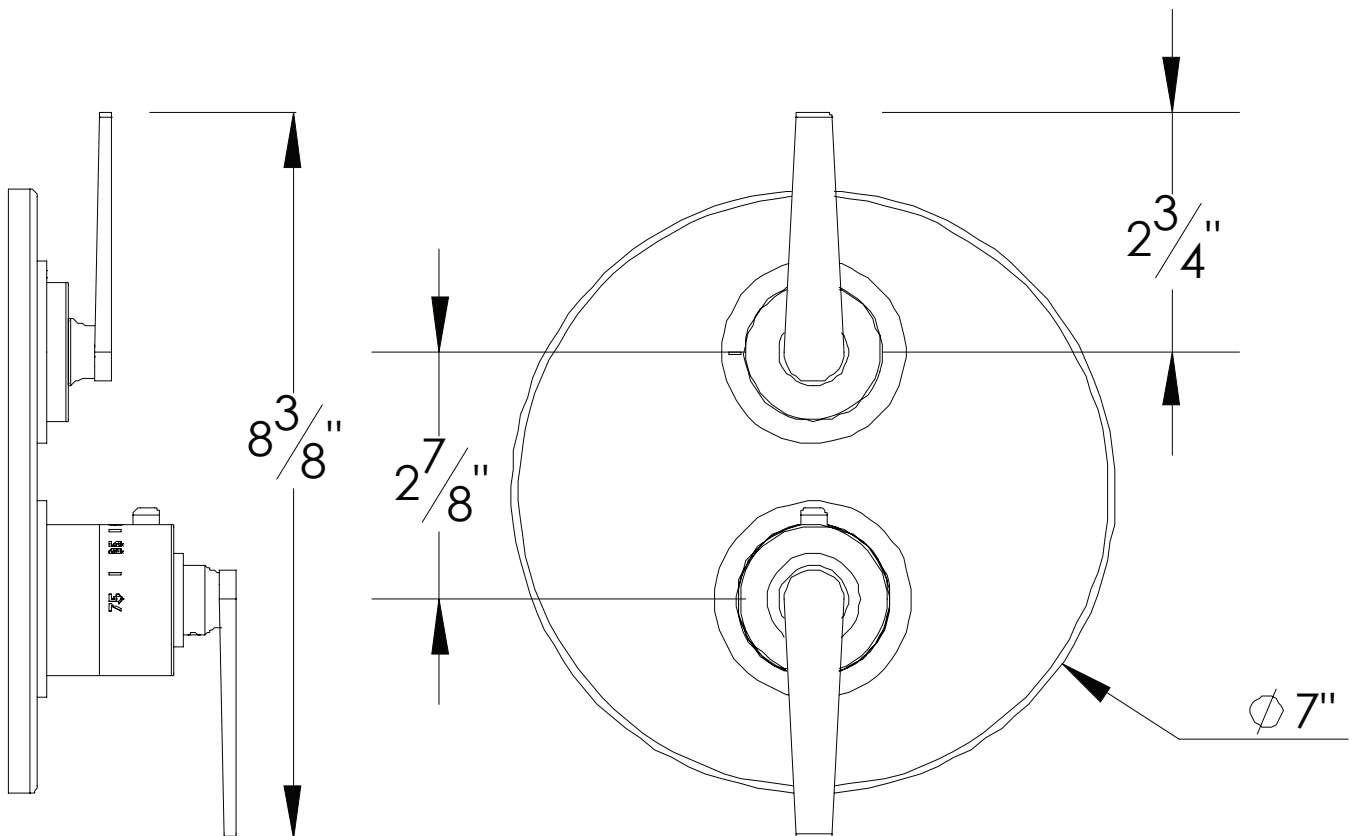

PRODUCT SPECIFICATION SHEET

ITEM # 7095HO-TM

TRIM

1/2" Thermostatic trim with volume control

- "HO" style handles
- Includes trim plate and handles
- VALVE NOT INCLUDED
- USE TH-8000 VALVE
- Volume Control for One Outlet

The measurements shown are for reference only. Products and specifications shown are subject to change without notice.

www.santecfaucet.com | P: 310.542.0063 F: 310.542.5681