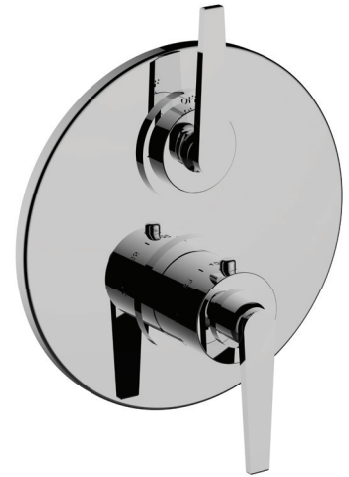

PRODUCT SPECIFICATION SHEET

ITEM # 7095HO-TM

TRIM

1/2" Thermostatic trim with volume control

- "HO" style handles
- Includes trim plate and handles
- VALVE NOT INCLUDED
- USE TH-8000 VALVE
- Volume Control for One Outlet