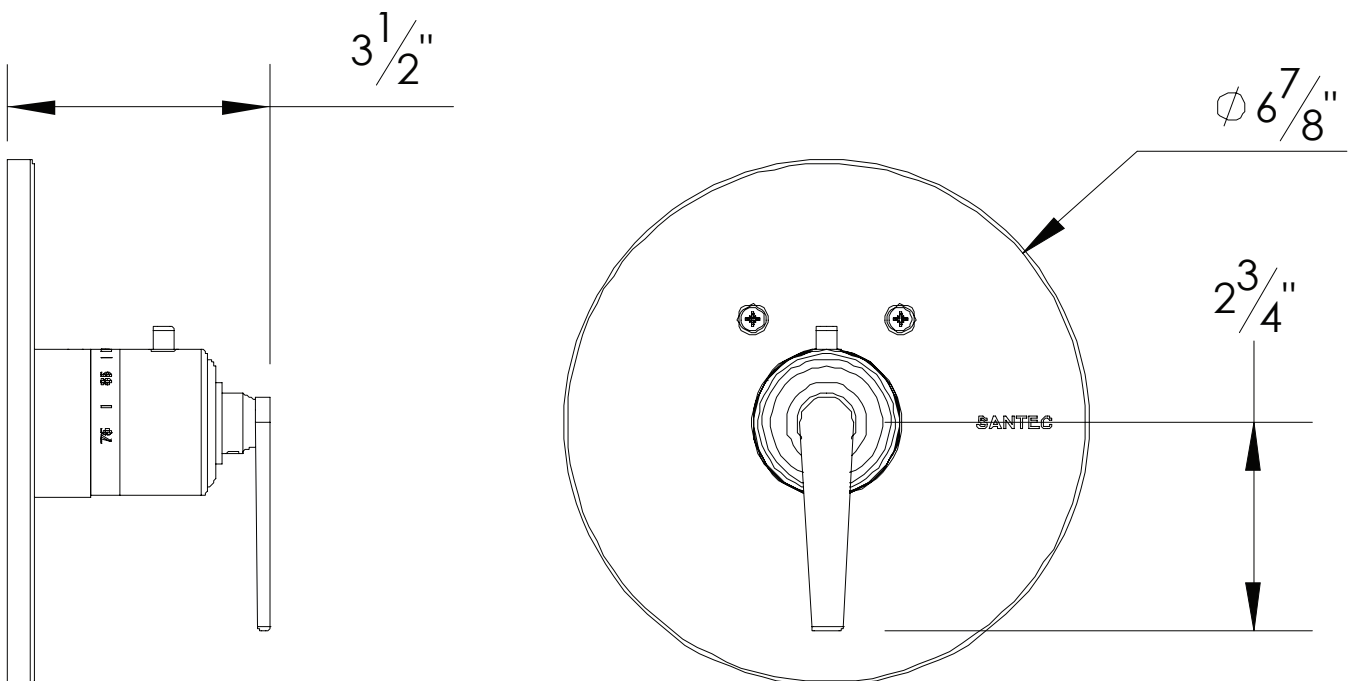

PRODUCT SPECIFICATION SHEET

ITEM # 7093HO-TM TRIM 3/4" Thermostatic control

- "HO" style handle
- Includes trim plate and handle
- Requires separate volume control
- VALVE NOT INCLUDED
- USE TH-5034 VALVE

The measurements shown are for reference only. Products and specifications shown are subject to change without notice.

www.santecfaucet.com | P: 310.542.0063 F: 310.542.5681