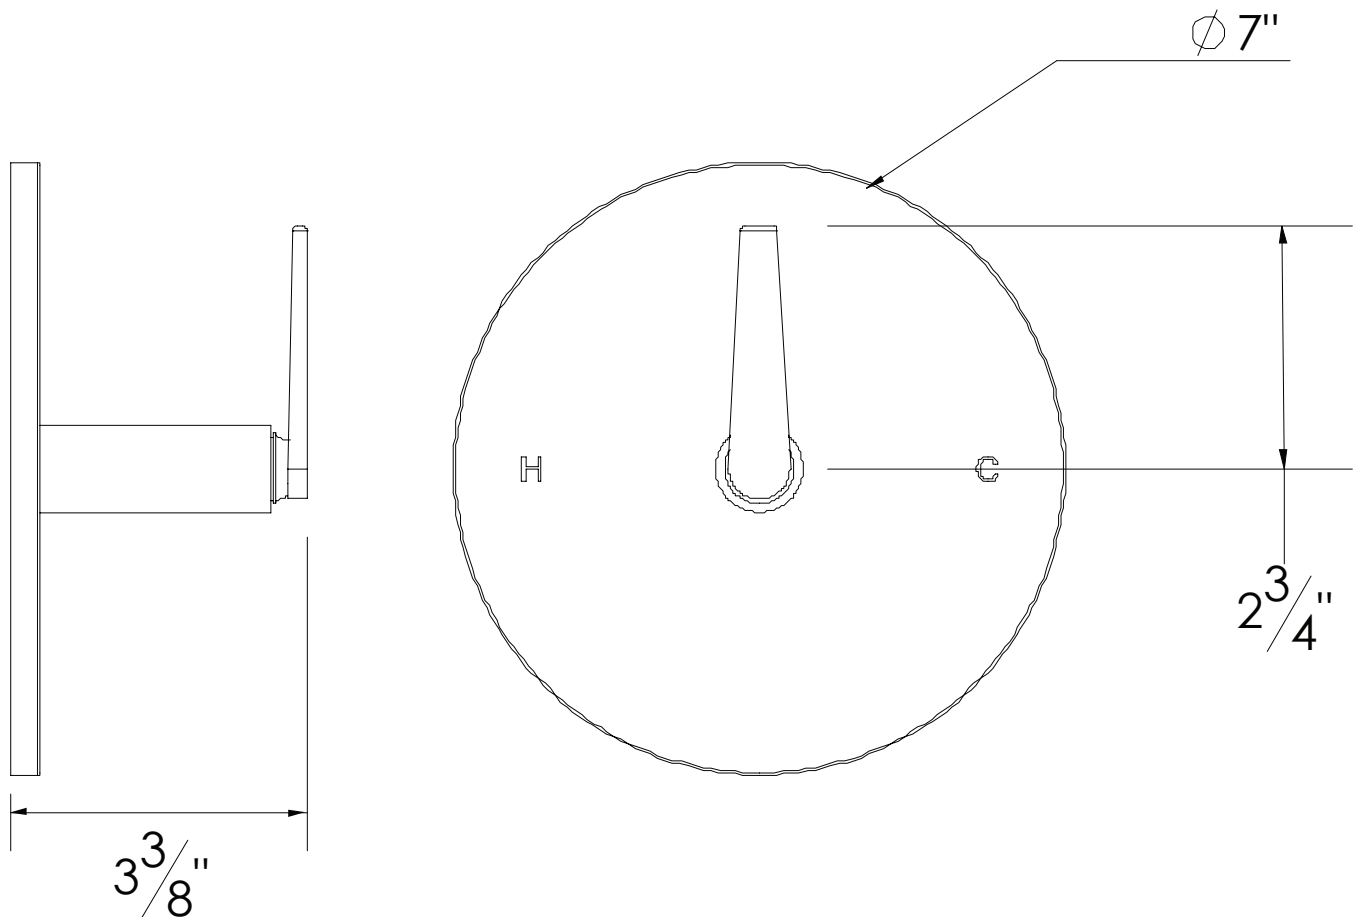

PRODUCT SPECIFICATION SHEET

ITEM # 4531HN-TM TRIM Pressure balanced control

- "HN" style handle
- Includes standard shower plate and handle
- VALVE NOT INCLUDED
- USE PB-3800 VALVE

The measurements shown are for reference only. Products and specifications shown are subject to change without notice.