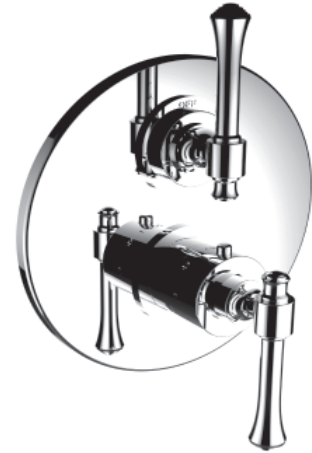

### ITEM # 7097AT-TM

#### 1/2" Thermostatic trim with volume control and 2-way diverter

- "AT" style handles
- Includes trim plate and handles
- VALVE NOT INCLUDED
- USE TH-8200 VALVE
- Shut-off / diverter for Two Outlets

The measurements shown are for reference only. Products and specifications shown are subject to change without notice.