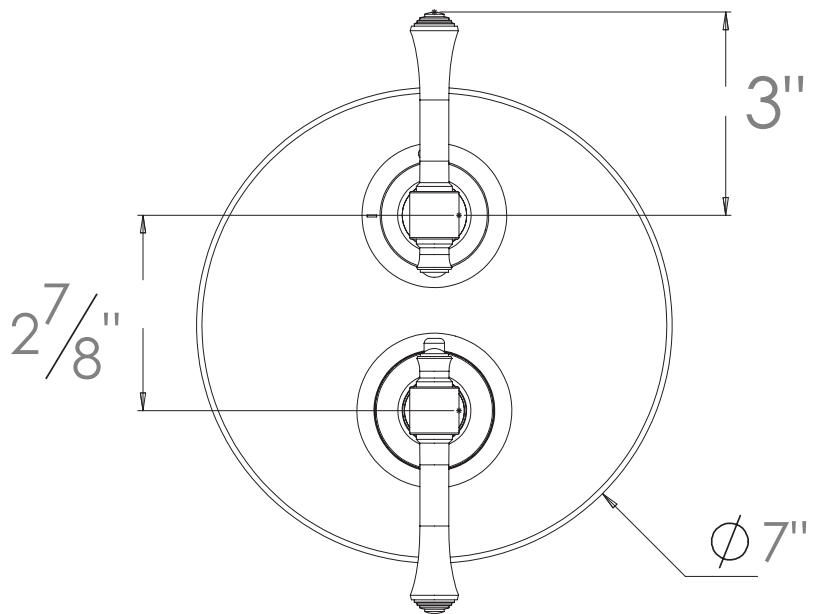

## PRODUCT SPECIFICATION SHEET

#### 1/2" Thermostatic trim with volume control and 2-way diverter

- "AT" style handles
- Includes trim plate and handles
- VALVE NOT INCLUDED
- USE TH-8200 VALVE
- Shut-off / diverter for Two Outlets

The measurements shown are for reference only. Products and specifications shown are subject to change without notice.