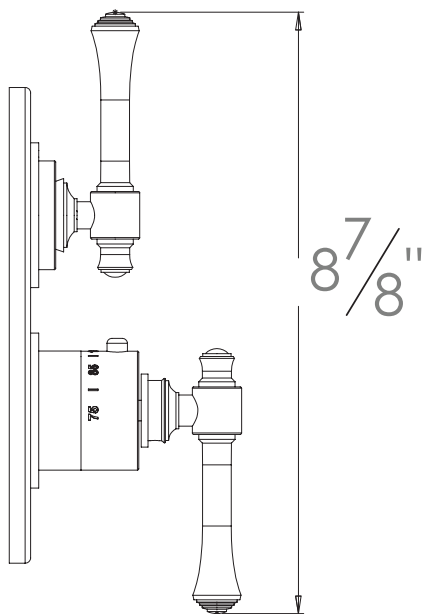

## PRODUCT SPECIFICATION SHEET

#### 1/2" Thermostatic trim with volume control and 2-way diverter

- "AT" style handles
- Includes trim plate and handles
- VALVE NOT INCLUDED
- USE TH-8200 VALVE
- Shut-off / diverter for Two Outlets

The measurements shown are for reference only. Products and specifications shown are subject to change without notice.