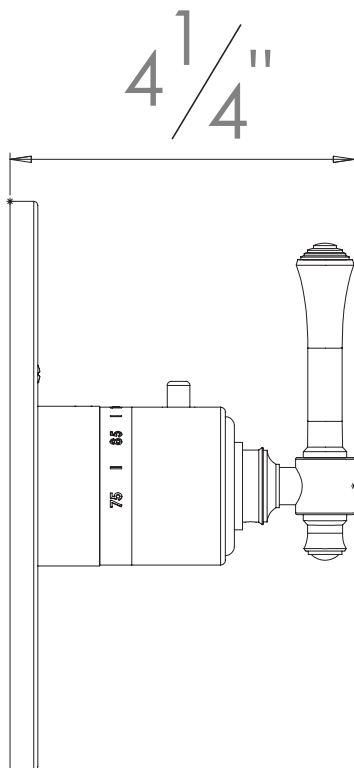

PRODUCT SPECIFICATION SHEET

ITEM # 7093AT-TM

TRIM

3/4" Thermostatic control

- "AT" style handle
- Includes trim plate and handle
- Requires separate volume control
- VALVE NOT INCLUDED
- USE TH-5034 VALVE

The measurements shown are for reference only. Products and specifications shown are subject to change without notice.

www.santecfaucet.com | P: 310.542.0063 F: 310.542.5681