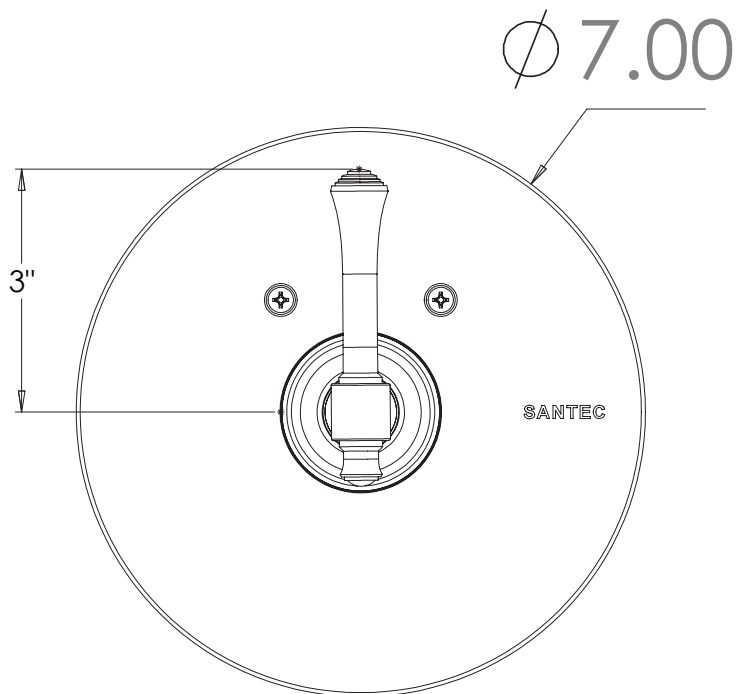

PRODUCT SPECIFICATION SHEET

ITEM # 7093AT-TM

TRIM

3/4" Thermostatic control

- "AT" style handle
- Includes trim plate and handle
- Requires separate volume control
- VALVE NOT INCLUDED
- USE TH-5034 VALVE

The measurements shown are for reference only. Products and specifications shown are subject to change without notice.

www.santecfaucet.com | P: 310.542.0063 F: 310.542.5681