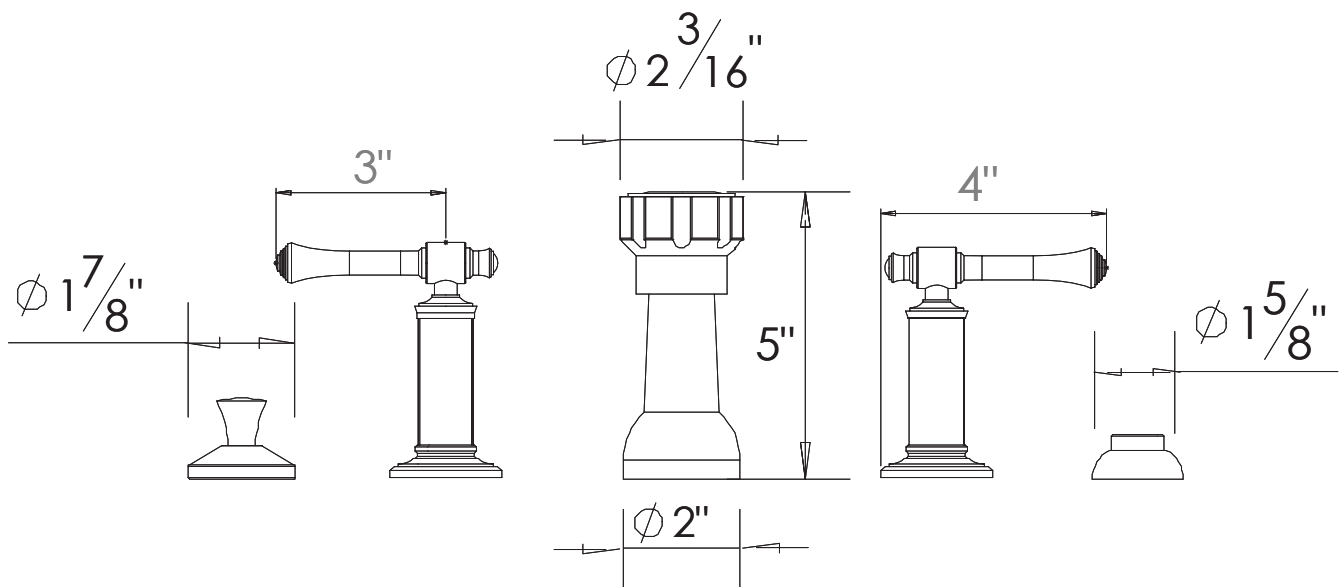

PRODUCT SPECIFICATION SHEET

ITEM # 4570PI Bidet fitting

- "PI" style handles
- Includes an integral vacuum breaker
- Includes aerated spray
- Includes 1-1/4" pop-up drain assembly
- 1/4 turn ceramic disk cartridge

The measurements shown are for reference only. Products and specifications shown are subject to change without notice.

www.santecfaucet.com | P: 310.542.0063 F: 310.542.5681