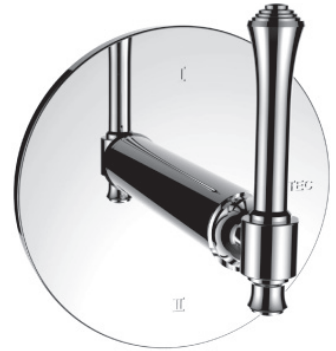

#### Pressure balanced control

- "PI" style handle
- Includes standard shower plate and handle
- VALVE NOT INCLUDED
- USE PB-3800 VALVE

The measurements shown are for reference only. Products and specifications shown are subject to change without notice.