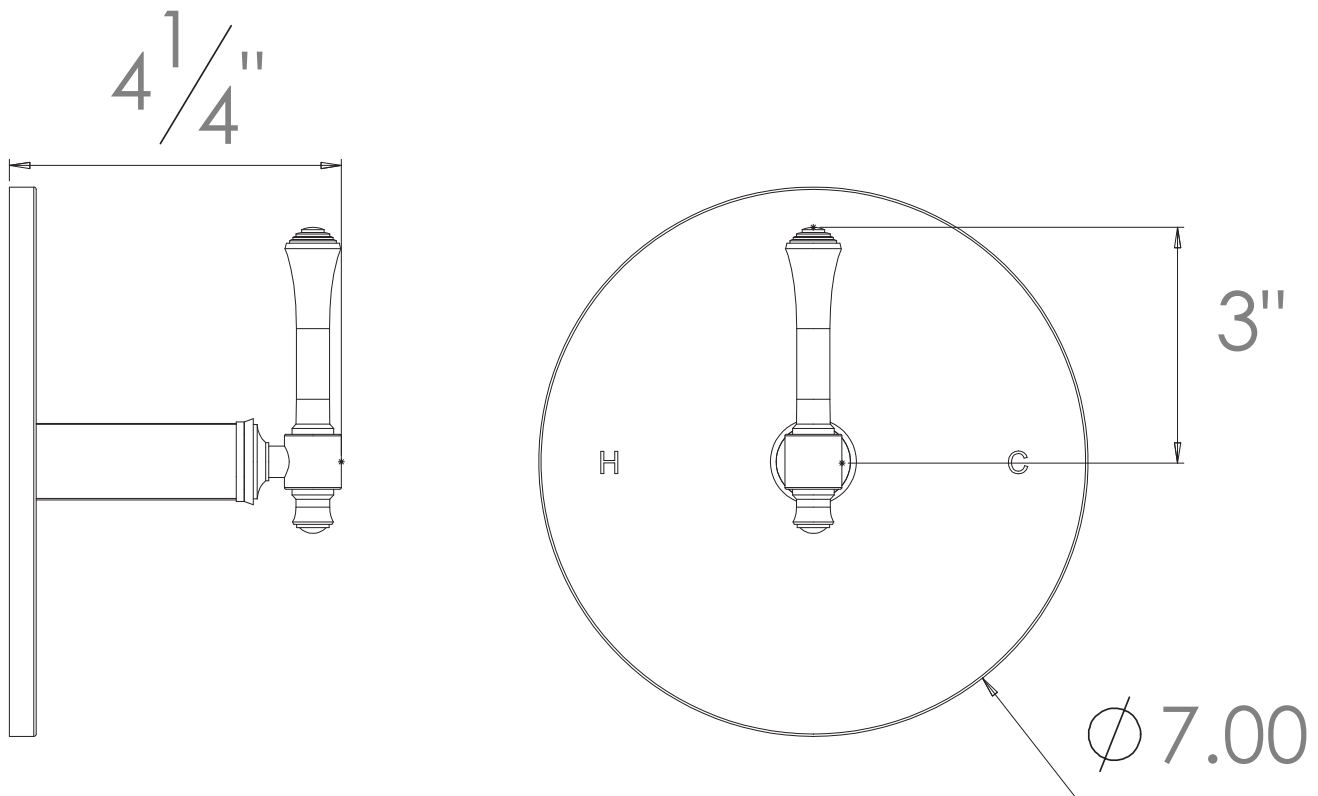

#### Pressure balanced control

- "PI" style handle
- Includes standard shower plate and handle
- VALVE NOT INCLUDED
- USE PB-3800 VALVE

The measurements shown are for reference only. Products and specifications shown are subject to change without notice.