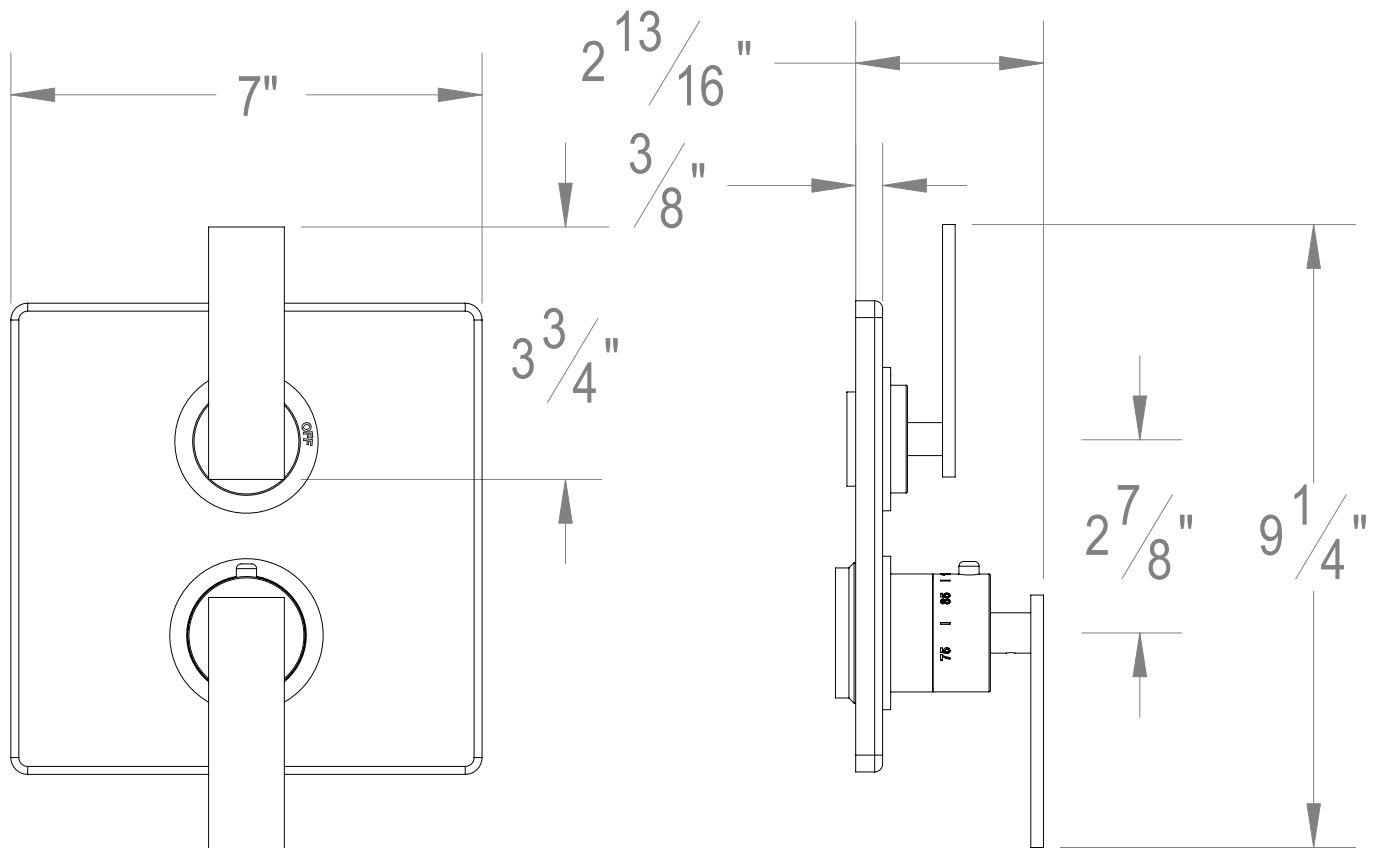

**PRODUCT SPECIFICATION SHEET**

**ITEM # 7095EM-TM**  
**TRIM**  
**1/2" Thermostatic trim with**  
**volume control**

- "EM" style handles
- Includes trim plate and handles
- VALVE NOT INCLUDED
- USE TH-8000 VALVE
- Volume Control for One Outlet

The measurements shown are for reference only. Products and specifications shown are subject to change without notice.