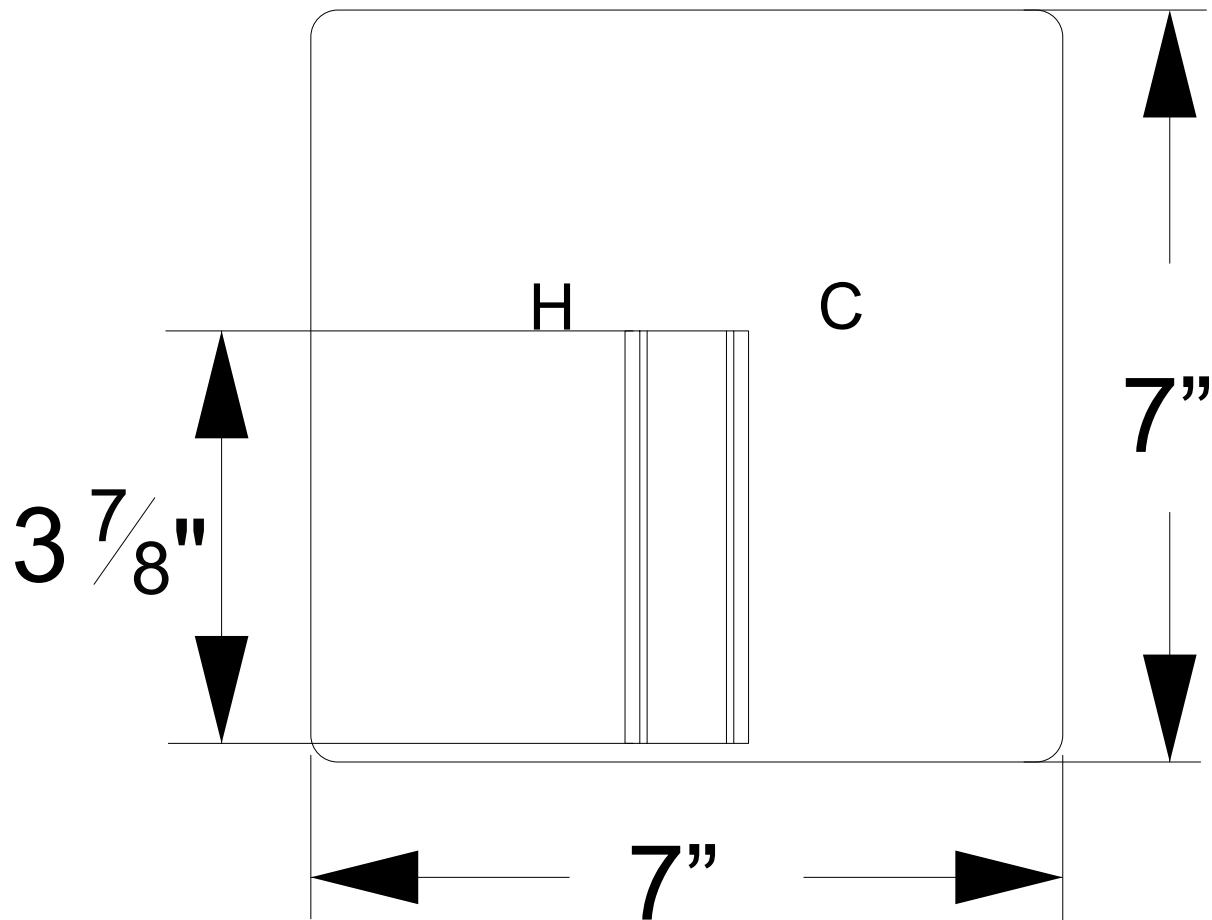

PRODUCT SPECIFICATION SHEET

ITEM # 2831EM-TM
TRIM
Pressure balanced control

- "EM" style handle
- Includes standard shower plate and handle
- VALVE NOT INCLUDED
- USE PB-3800 VALVE

The measurements shown are for reference only. Products and specifications shown are subject to change without notice.