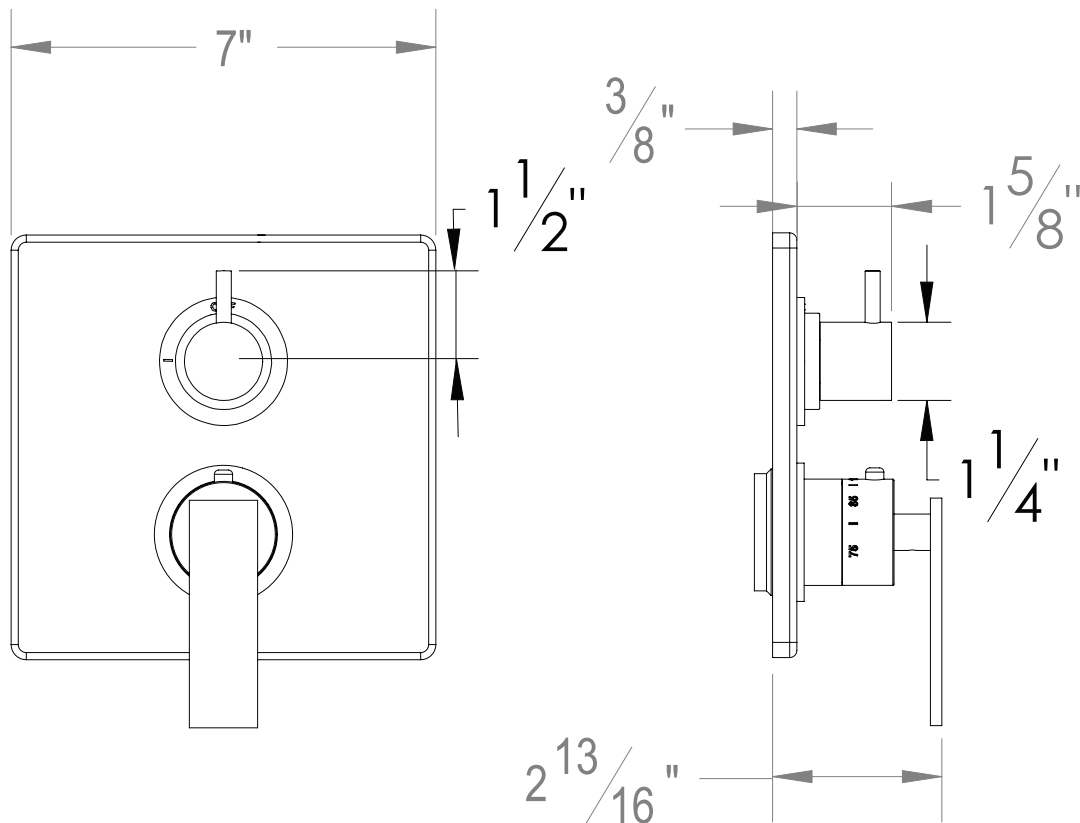

PRODUCT SPECIFICATION SHEET

ITEM # 7099EM-TM

TRIM

1/2" Thermostatic trim with 3-way diverter

- "EM" style handles
- Includes trim plate and handles
- VALVE NOT INCLUDED
- USE TH-8300 VALVE
- Diverter for Three Outlets

The measurements shown are for reference only. Products and specifications shown are subject to change without notice.