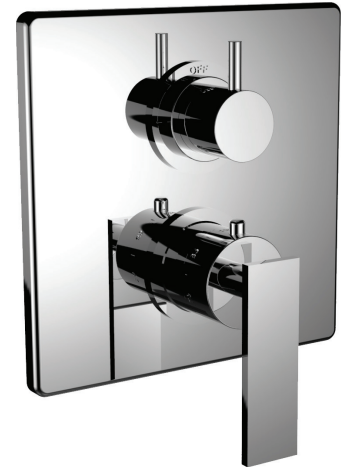

PRODUCT SPECIFICATION SHEET

ITEM # 7099EM-TM

TRIM

1/2" Thermostatic trim with 3-way diverter

- "EM" style handles
- Includes trim plate and handles
- VALVE NOT INCLUDED
- USE TH-8300 VALVE
- Diverter for Three Outlets