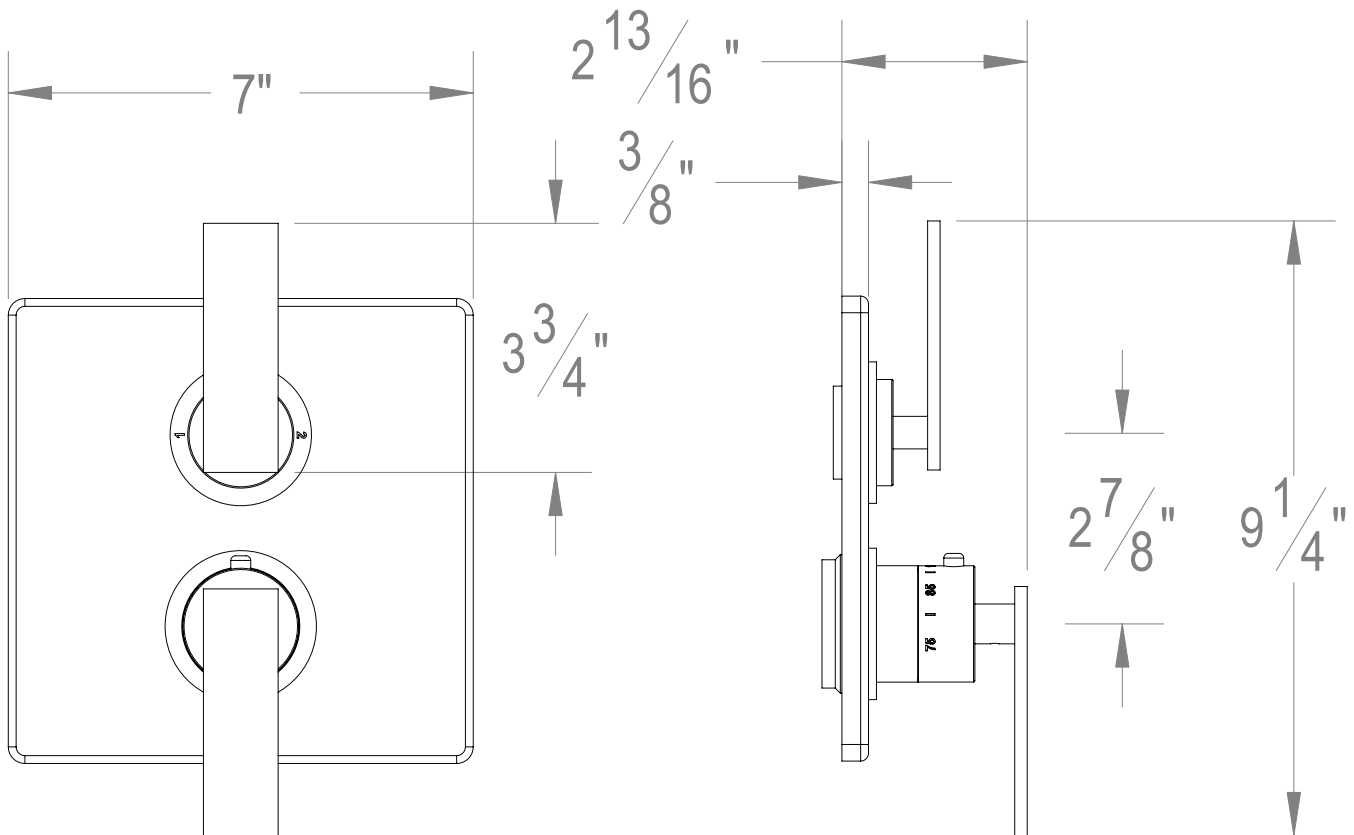

PRODUCT SPECIFICATION SHEET

ITEM # 7097EM-TM

TRIM

1/2" Thermostatic trim with 2-way diverter

- "EM" style handles
- Includes trim plate and handles
- VALVE NOT INCLUDED
- USE TH-8200 VALVE
- Diverter for Two Outlets

The measurements shown are for reference only. Products and specifications shown are subject to change without notice.