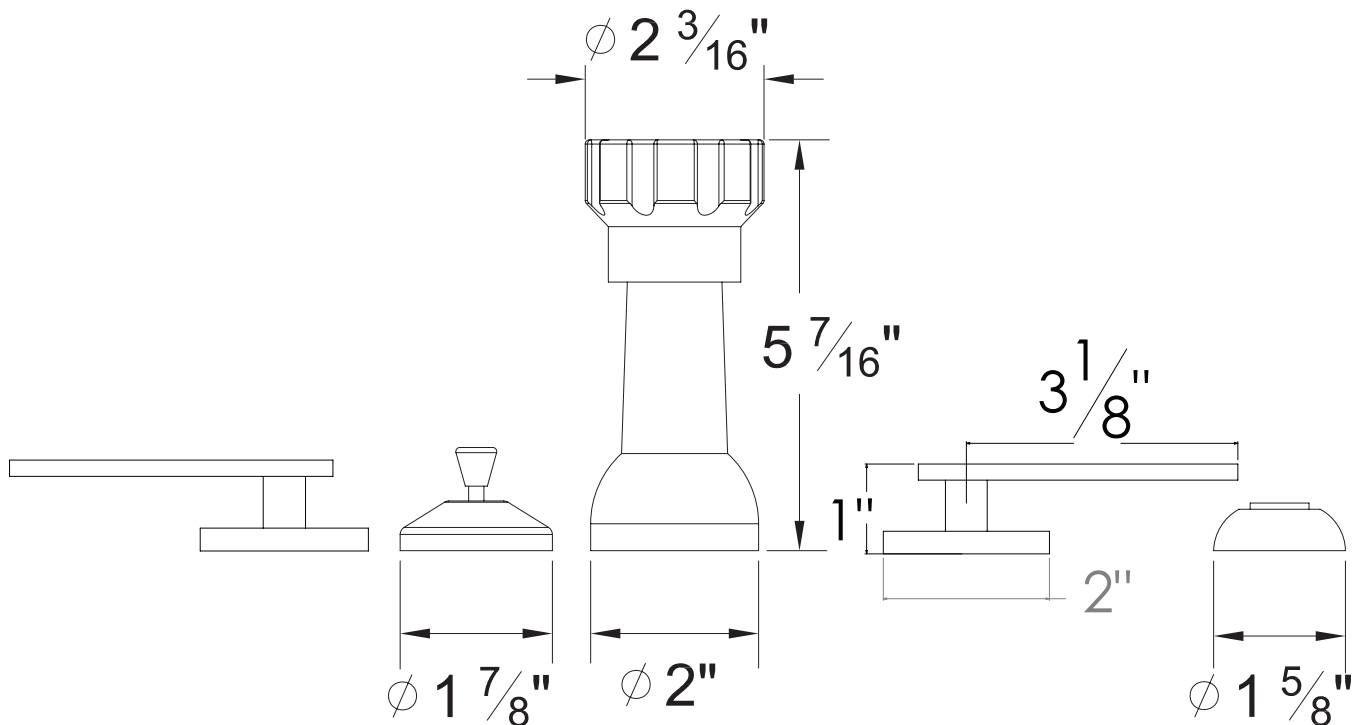

PRODUCT SPECIFICATION SHEET

ITEM # 5670TF Bidet fitting

- "TF" style handles
- Includes an integral vacuum breaker
- Includes aerated spray
- Includes 1-1/4" pop-up drain assembly
- 1/4 turn ceramic disk cartridge

The measurements shown are for reference only. Products and specifications shown are subject to change without notice.