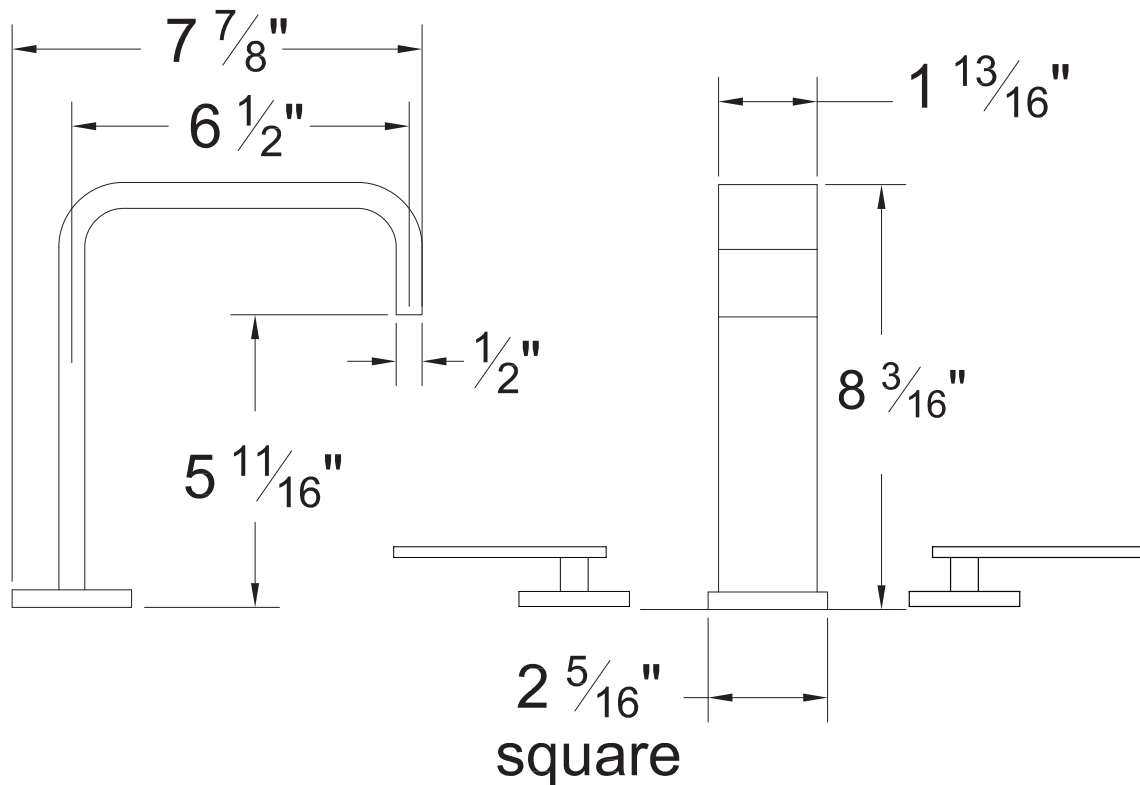

PRODUCT SPECIFICATION SHEET

ITEM # 5650TF TRIM Roman tub filler

- "TF" style handles
- 16 GPM
- Includes mounting hardware, 3/4" valves
- 8GPM
- 1/4 turn ceramic disk cartridge
- ROUGH INCLUDED
- Rough cannot be shipped separately

The measurements shown are for reference only. Products and specifications shown are subject to change without notice.