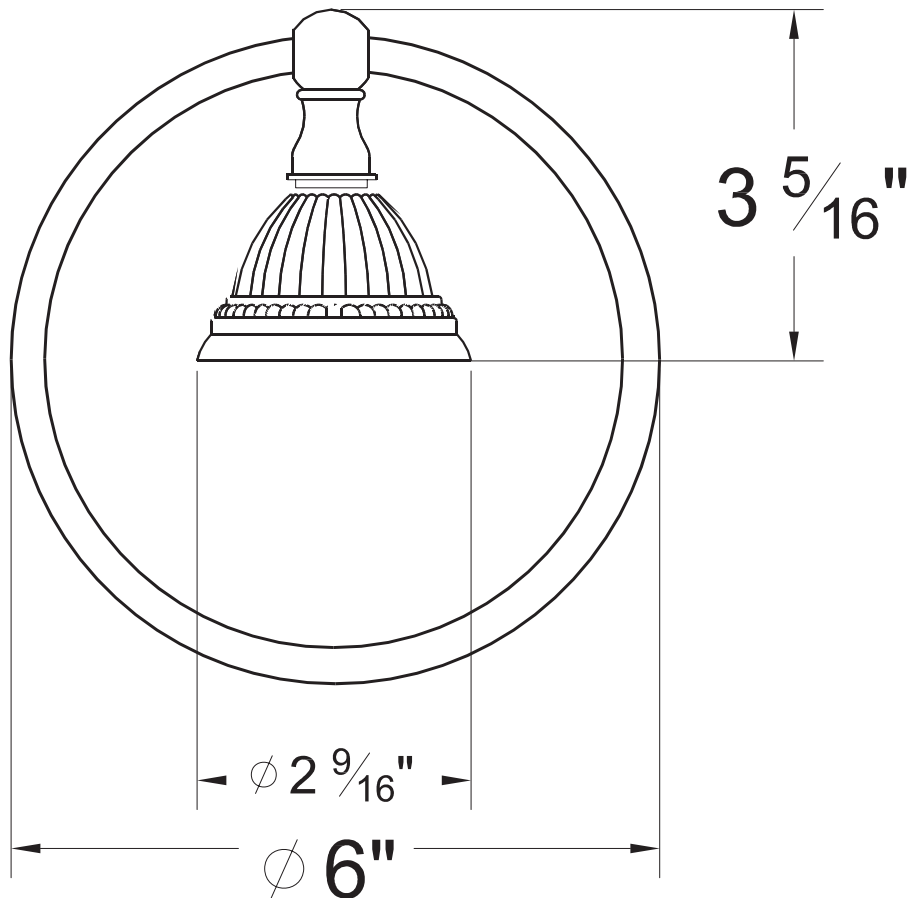

PRODUCT SPECIFICATION SHEET

ITEM # 8164LU
Towel ring

- Matches FL handles

The measurements shown are for reference only. Products and specifications shown are subject to change without notice.