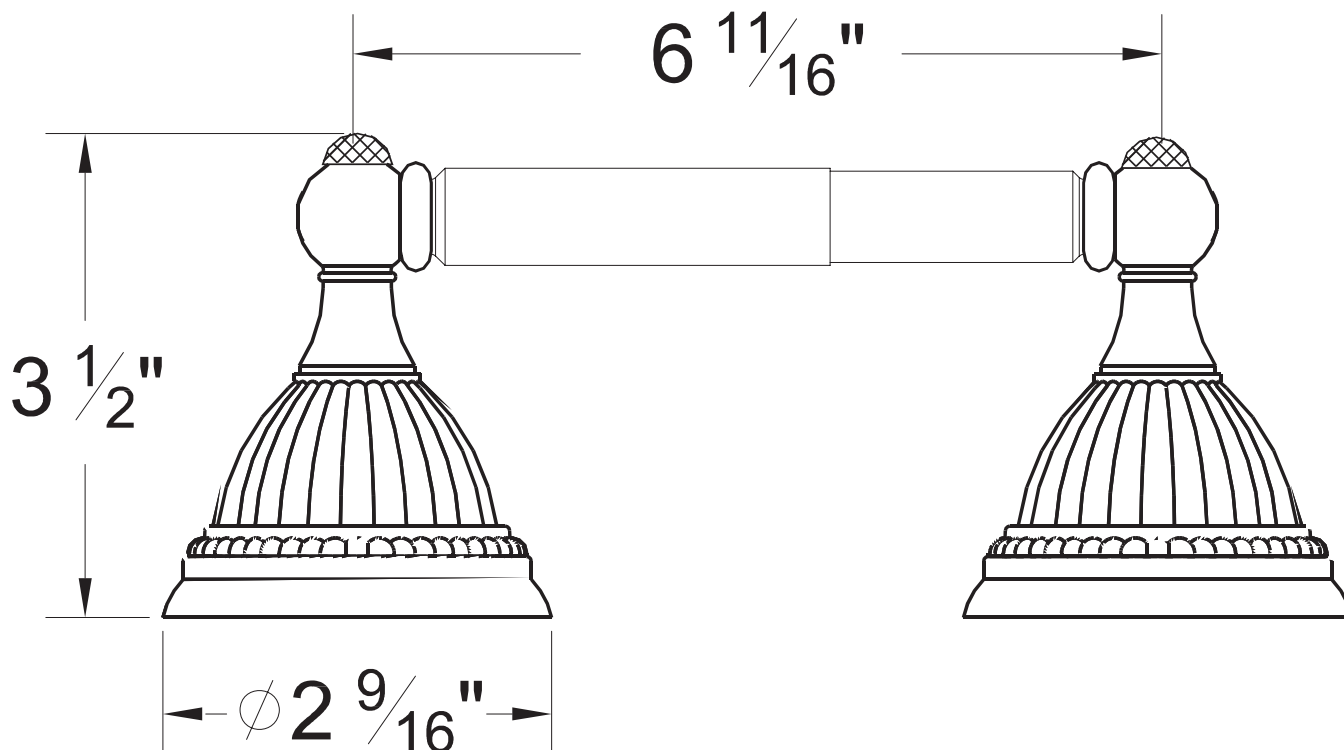

## PRODUCT SPECIFICATION SHEET

### ITEM # 8165QU Paper holder

- Matches LC handles

The measurements shown are for reference only. Products and specifications shown are subject to change without notice.