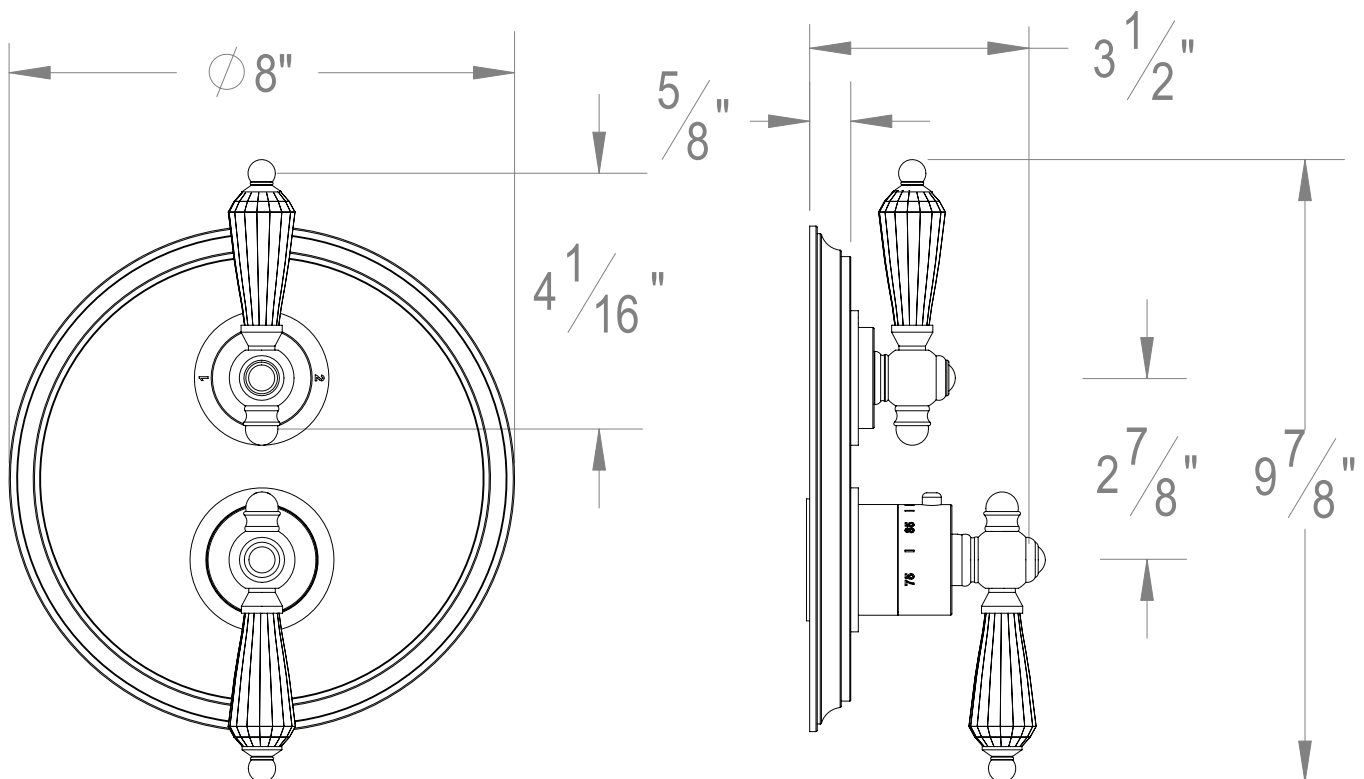

PRODUCT SPECIFICATION SHEET

ITEM # 7097KC-TM

TRIM

1/2" Thermostatic trim with volume control and 2-way diverter

- "KC" style handles
- Includes trim plate and handles
- VALVE NOT INCLUDED
- USE TH-8200 VALVE
- Shut-off / diverter for Two Outlets

The measurements shown are for reference only. Products and specifications shown are subject to change without notice.