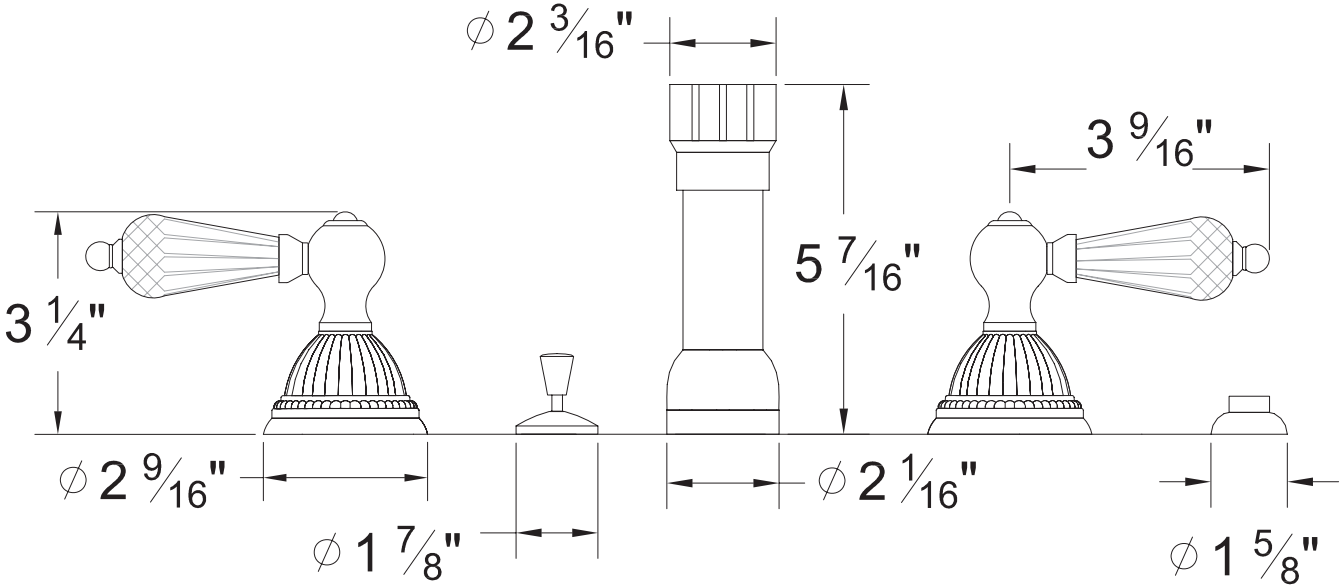

**PRODUCT SPECIFICATION SHEET**

**ITEM # 1170LC**  
**Bidet fitting**

- "LC" style handles
- Includes an integral vacuum breaker
- Includes aerated spray
- Includes 1-1/4" pop-up drain assembly
- 1/4 turn ceramic disk cartridge

The measurements shown are for reference only. Products and specifications shown are subject to change without notice.  
[www.santecfaucet.com](http://www.santecfaucet.com) | P: 310.542.0063 F: 310.542.5681