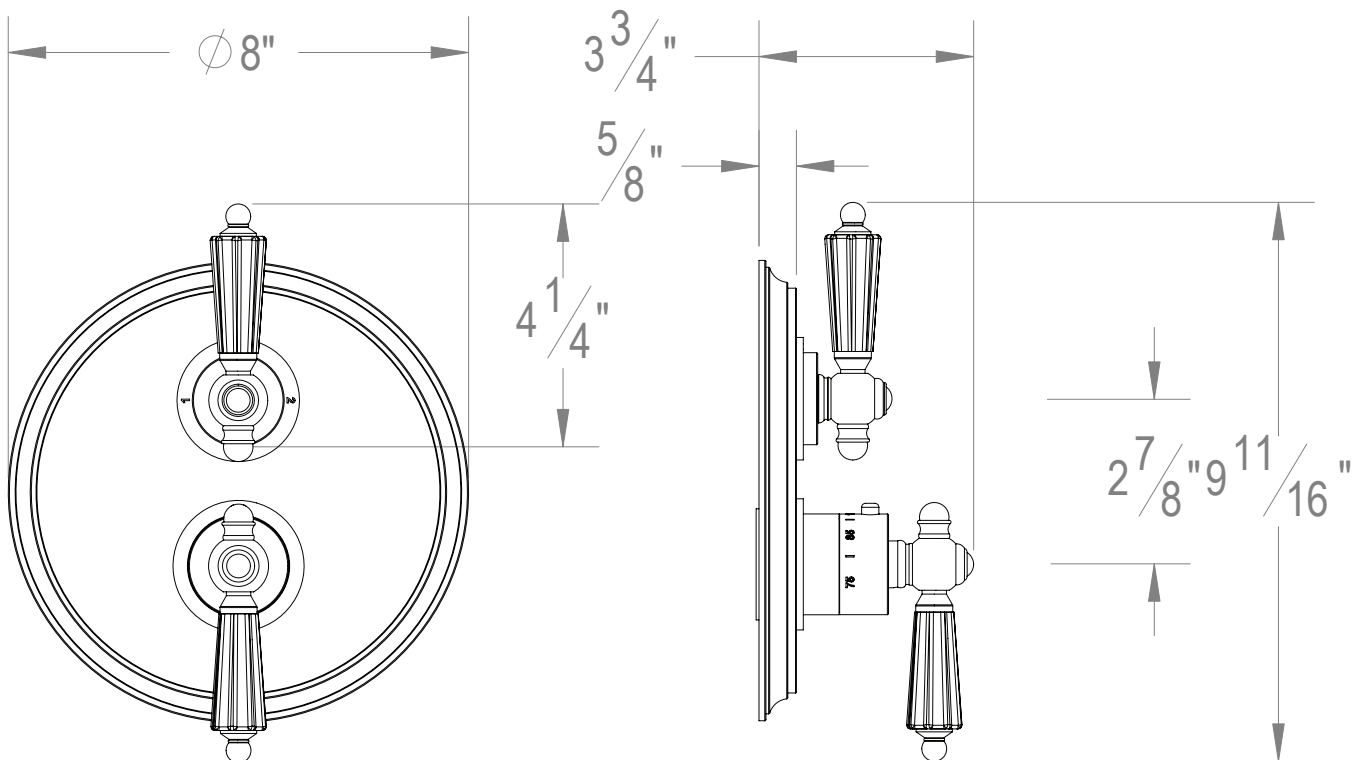

#### 1/2" Thermostatic trim with volume control and 2-way diverter

- "LL" style handles
- Includes trim plate and handles
- VALVE NOT INCLUDED
- USE TH-8200 VALVE
- Shut-off / diverter for Two Outlets

The measurements shown are for reference only. Products and specifications shown are subject to change without notice.