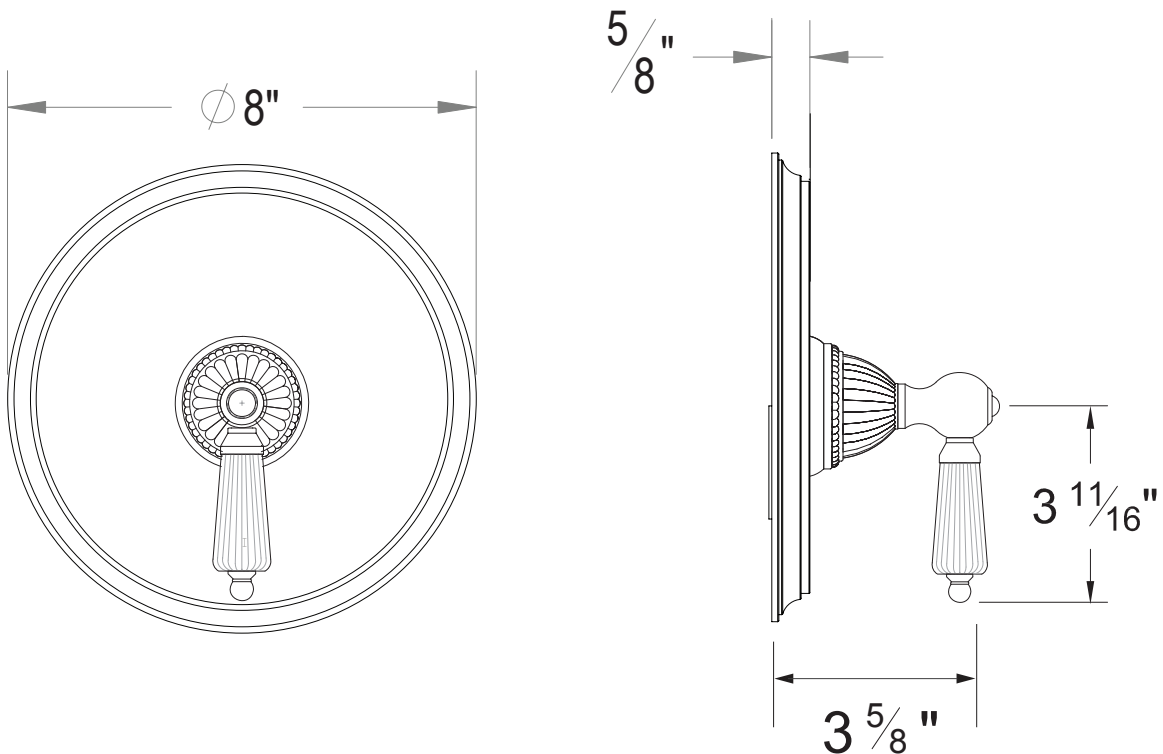

PRODUCT SPECIFICATION SHEET

ITEM # 1131LL-TM

TRIM

Pressure balanced control

- "LL" style handle
- Includes standard shower plate and handle
- VALVE NOT INCLUDED
- USE PB-3800 VALVE

The measurements shown are for reference only. Products and specifications shown are subject to change without notice.