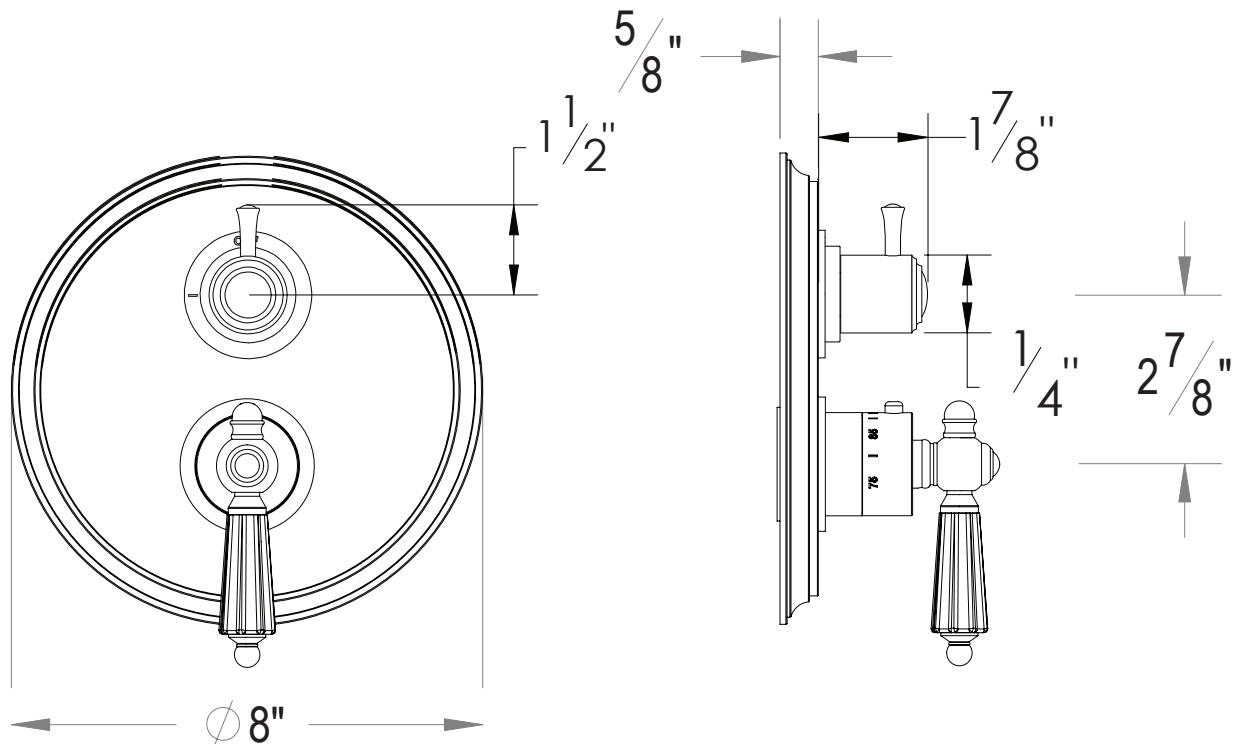

PRODUCT SPECIFICATION SHEET

ITEM # 7099LL-TM

TRIM

1/2" Thermostatic trim with volume control and 3-way diverter

- "LL" style handles
- Includes trim plate and handles
- VALVE NOT INCLUDED
- USE TH-8300 VALVE
- Shut-off / diverter for Three Outlets

The measurements shown are for reference only. Products and specifications shown are subject to change without notice.

www.santecfaucet.com | P: 310.542.0063 F: 310.542.5681