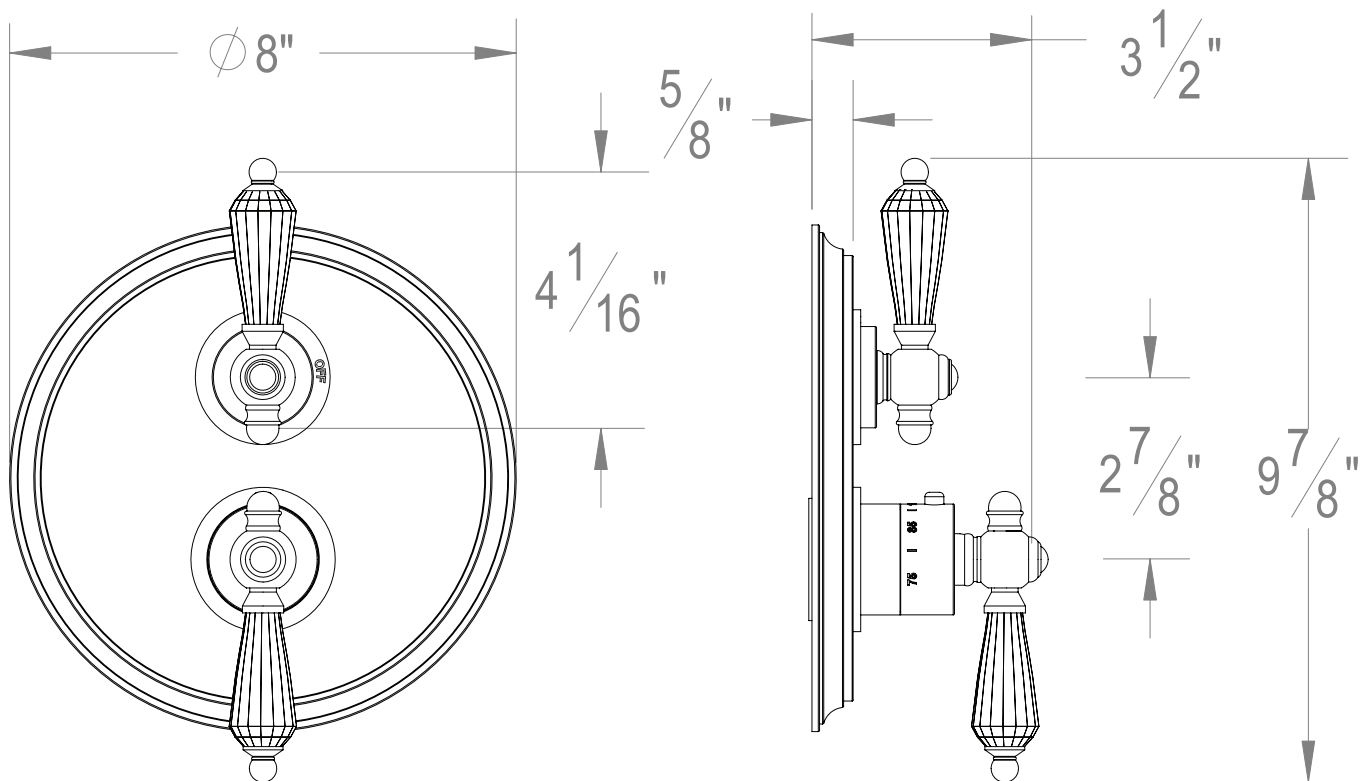

PRODUCT SPECIFICATION SHEET

ITEM # 7095KC-TM

TRIM

1/2" Thermostatic trim with volume control

- "KC" style handles
- Includes trim plate and handles
- VALVE NOT INCLUDED
- USE TH-8000 VALVE
- Volume Control for One Outlet

The measurements shown are for reference only. Products and specifications shown are subject to change without notice.