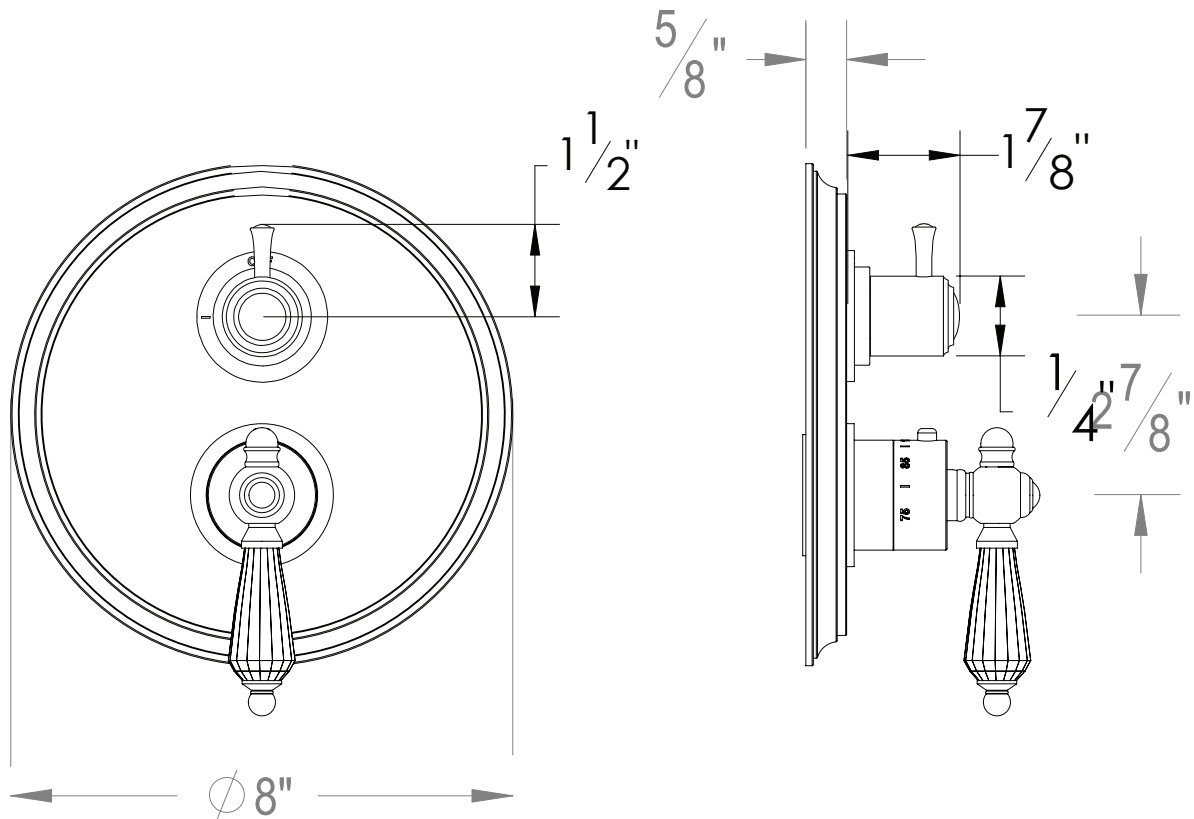

PRODUCT SPECIFICATION SHEET

ITEM # 7099KC-TM

TRIM

1/2" Thermostatic trim with volume control and 3-way diverter

- "KC" style handles
- Includes trim plate and handles
- VALVE NOT INCLUDED
- USE TH-8300 VALVE
- Shut-off / diverter for Three Outlets

The measurements shown are for reference only. Products and specifications shown are subject to change without notice.

www.santecfaucet.com | P: 310.542.0063 F: 310.542.5681